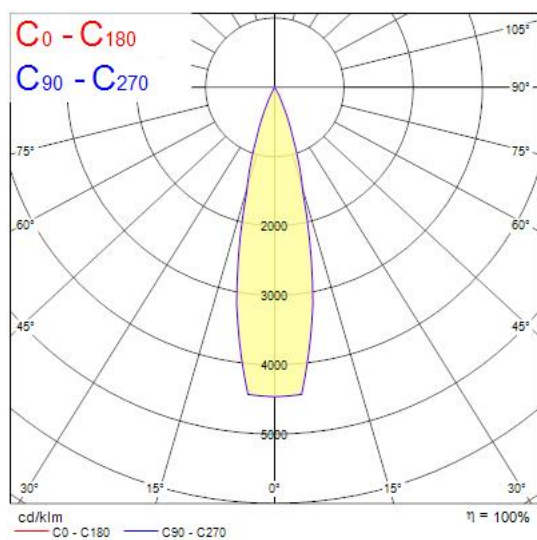

Concord

MYRIAD ADJ SQUARE BLACK 4000K DALI WHITE BEZ 2056237

IP rating	IP20
IK rating	IK02
Product EAN number	5025768562374
Warranty	5 years

Photometry