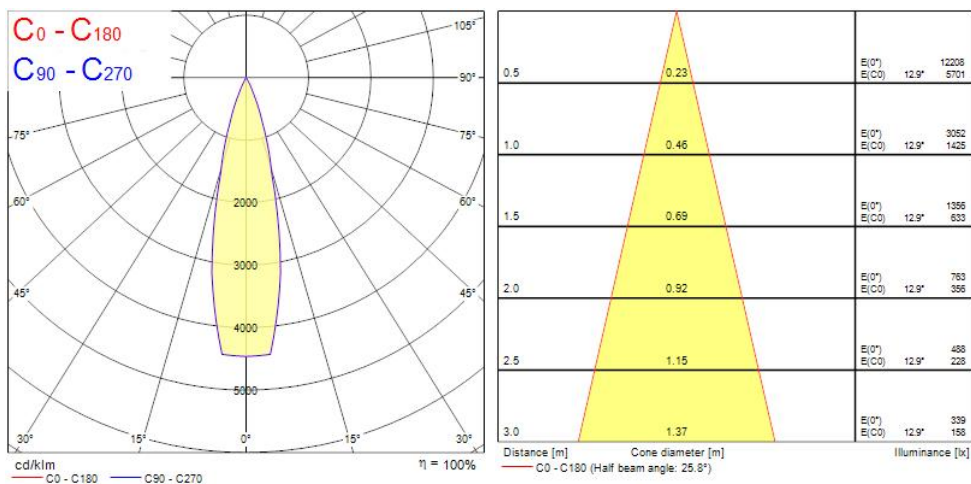

Concord

MYRIAD ADJ SQUARE BLACK 4000K DALI WHITE BEZ 2056237

IP rating	IP20
IK rating	IK02
Product EAN number	5025768562374
Warranty	5 years

Photometry

Technical drawings