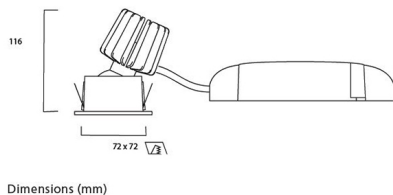

Concord

MYRIAD ADJ SQUARE BLACK 4000K DALI WHITE BEZ 2056237

IP rating	IP20
IK rating	IK02
Product EAN number	5025768562374
Warranty	5 years

Photometry

Technical drawings