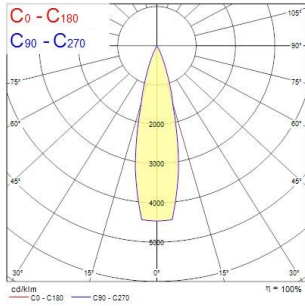

### PHOTOMETRY

## Myriad Adjustable Square - Black with White bezel MYRIAD ADJ SQUARE BLACK 4000K DALI WHITE BEZ 2056237

Distance [m]	Cone diameter [m]	E(0°) [lx]	E(25.8°) [lx]	U [lx]
0.5	0.23	1208	870	1208
1.0	0.46	302	212	302
1.5	0.69	135	95	135
2.0	0.92	75	53	75
2.5	1.15	48	34	48
3.0	1.37	39	28	39

Distance [m] Cone diameter [m]  
 C0 - C180 (Half beam angle: 25.8°)