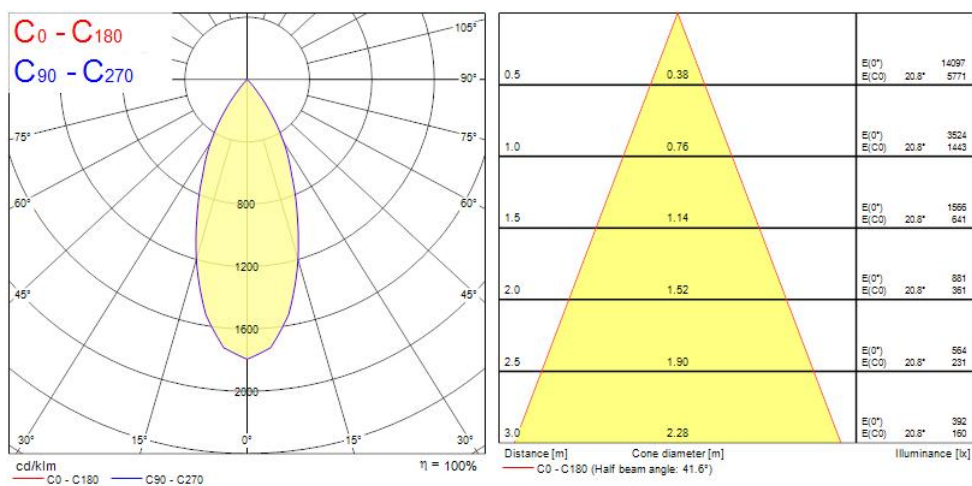

Concord

EXOSPOT 70 ADJUSTABLE RA90 4000K MB WHITE 2070025

Control gear type	Electronic ballast
Control gear mounting	Remote
Housing colour	White
IP rating	IP20
IK rating	IK02
Product EAN number	5025768700257
Warranty	5 years

Photometry