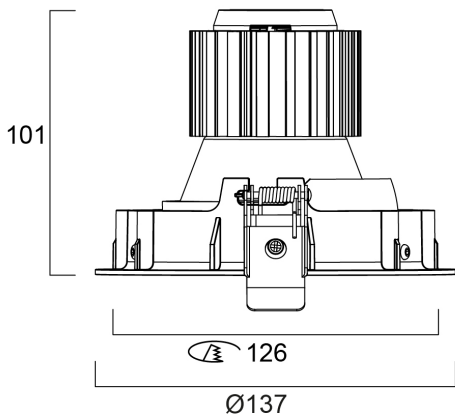

Concord

EXPOSPOT 70 ADJUSTABLE RA90 4000K MB WHITE 2070025

Technical drawings

Data table

GENERAL DATA

Product name	EXPOSPOT 70 ADJUSTABLE RA90 4000K MB WHITE
Technology	LED
Cap/Base	N/A
Housing	Aluminium
Mount	Ceiling recessed mounting
Fixture rating	Enclosed
Performance ambient temperature Tq (°C)	25
Warranty	5 years

OPTICAL DATA

Fixture luminous flux (lm)	1964
Luminaire efficacy (lm/W)	94
LOR (%)	100
Colour temperature (K)	4000