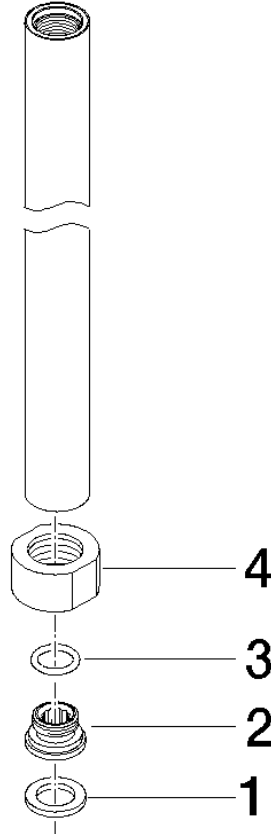

90 28 22 096 00 Product version from 4/1/2025

	Brushed Bronze (PVD)	90 28 22 096 00-42
	Chrome	90 28 22 096 00-00
	Brushed Platinum	90 28 22 096 00-06
	Matte White	90 28 22 096 00-10
	Dark Chrome	90 28 22 096 00-19
	Brushed Light Gold (PVD)	90 28 22 096 00-27
	Brushed Durabronze (23kt Gold)	90 28 22 096 00-28
	Matte Black	90 28 22 096 00-33
	Brushed Gold (PVD)	90 28 22 096 00-37
	Brushed Dark Brass (PVD)	90 28 22 096 00-39
	Brushed Dark Bronze (PVD)	90 28 22 096 00-43
	Brushed Champagne (22kt Gold)	90 28 22 096 00-46
	Champagne (22kt Gold)	90 28 22 096 00-47
	Brushed Chrome	90 28 22 096 00-93
	Brushed Dark Platinum	90 28 22 096 00-99

Pipe 830 mm - Brushed Bronze (PVD)

SPARE PARTS

90 28 22 096 00 Product version from 4/1/2025

Pipe 830 mm - Brushed Bronze (PVD)

SPARE PARTS

90 28 22 096 00 Product version from 4/1/2025

90 28 22 096 00 Product version from 4/1/2025

Parts for other finishes can be found here: [Chrome](#)

Spare parts list

No.	Item Number	Name	Quantity used	Delivery time
4	09 23 30 035-42	Mounting Nut with side flat 1/2" - Brushed Bronze (PVD)	1.00	82
3	09 14 10 003 90	O-Ring EPDM 70 11,0 x 2,0 mm -	1.00	14
2	09 29 05 020 10 90	Connection Ø 18,5 x 11 mm -	1.00	14
1	90 14 20 002 00 90	Washer 18,5 x 12,0 x 2,0 mm -	1.00	14