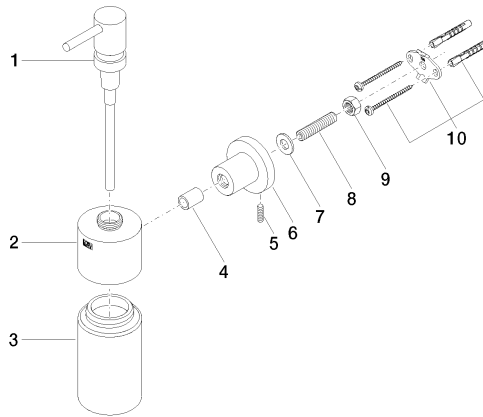

83 435 892 Product version from 4/1/2024

- bottle made of crystal glass, matt
- width 60mm
- height 200 mm
- rosette Ø 55 mm
- 250 ml bottle
- 144mm projection

83 435 892 Product version from 4/1/2024

mm [inches]

Spare parts list

No.	Item Number	Name	Quantity used	Delivery time
4	08 17 20 624-00	Sleeve Ø 14 x 10 x 19,50 mm - Chrome	1.00	20
10	05 17 20 739 00 90	Attachment set 150 x 65 x 10 mm -	1.00	14
2	90 10 10 529 00-00	Dispenser Retainer, wall-mounting Ø 60 x 49 mm - Chrome	1.00	20
6	08 17 89 505-00	Holder universal 60 x 100 x 60 mm - Chrome	1.00	20
8	08 18 50 586 90	Pipe Ø 10 x 45 mm -	1.00	14
5	04 31 11 113 00 90	Mounting Threaded pin M5 x 12 mm -	1.00	14
7	09 30 11 046 90	Washer Ø 10,5 -	1.00	14
3	90 90 04 001 00 82	Bottle for lotion dispenser -	1.00	14
9	09 23 10 026 90	Mounting Nut M10 -	1.00	14
1	90 10 10 535 00-00	Lotion dispenser - Chrome	1.00	20