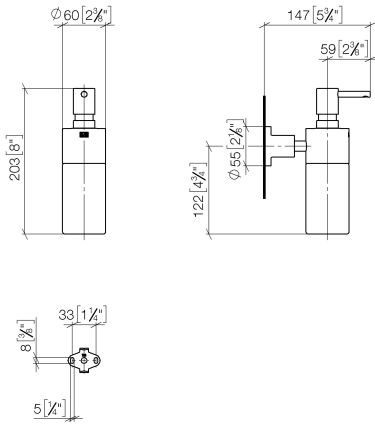

83 435 892 Product version from 4/1/2024

- bottle made of crystal glass, matt
- width 60mm
- height 200 mm
- rosette Ø 55 mm
- 250 ml bottle
- 144mm projection

83 435 892 Product version from 4/1/2024

mm [inches]

Spare parts list

No.	Item Number	Name	Quantity used	Delivery time
4	08 17 20 624-00	Sleeve Ø 14 x 10 x 19,50 mm - Chrome	1.00	20
10	05 17 20 739 00 90	Attachment set 150 x 65 x 10 mm -	1.00	14
2	90 10 10 529 00-00	Dispenser Retainer, wall-mounting Ø 60 x 49 mm - Chrome	1.00	20
6	08 17 89 505-00	Holder universal 60 x 100 x 60 mm - Chrome	1.00	20
8	08 18 50 586 90	Pipe Ø 10 x 45 mm -	1.00	14
5	04 31 11 113 00 90	Mounting Threaded pin M5 x 12 mm -	1.00	14
7	09 30 11 046 90	Washer Ø 10,5 -	1.00	14
3	90 90 04 001 00 82	Bottle for lotion dispenser -	1.00	14
9	09 23 10 026 90	Mounting Nut M10 -	1.00	14
1	90 10 10 535 00-00	Lotion dispenser - Chrome	1.00	20