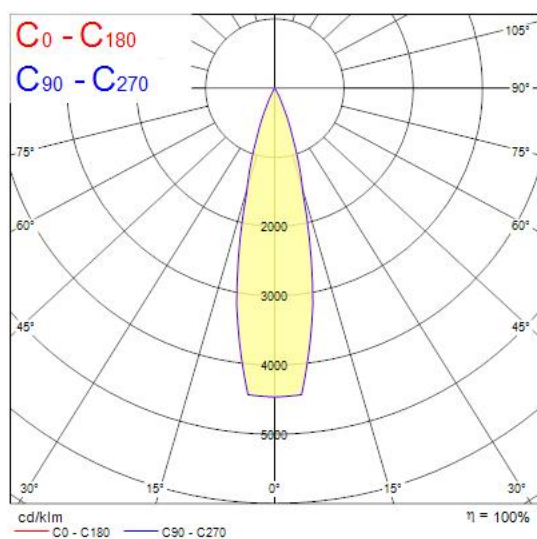

Concord

MYRIAD ADJ SQUARE BLACK 4000K PHDIM WHITE BEZ 2056236

Control gear mounting	Remote
Housing colour	Black
IP rating	IP20
IK rating	IK02
Product EAN number	5025768562367
Warranty	5 years

Photometry