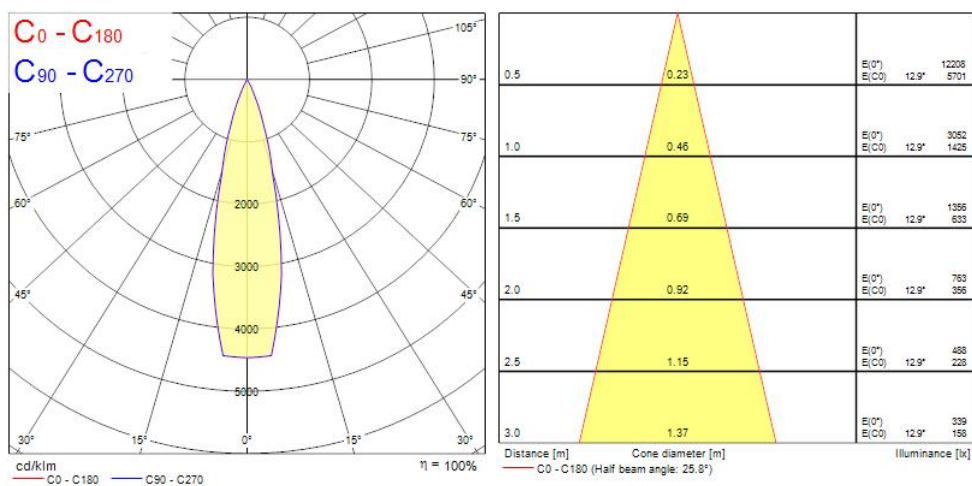

Concord

MYRIAD ADJ SQUARE BLACK 4000K PHDIM WHITE BEZ 2056236

Control gear mounting	Remote
Housing colour	Black
IP rating	IP20
IK rating	IK02
Product EAN number	5025768562367
Warranty	5 years

Photometry