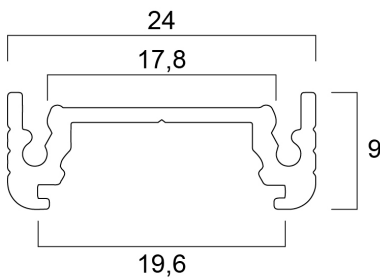

Profile shallow narrow 14 (24x9) 2m SET 0021594

Features

- The Profile shallow narrow 14 2m SET consists of 2m anodised profile , F click diffuser , 2 end caps and 4 holders

Product Overview

Product name	Profile shallow narrow 14 (24x9) 2m SET
Technology	Accessory
Housing	Aluminium
E-number FI	4278230
Housing colour	Silver
Product EAN number	5410288215945
Warranty	3 years

Technical drawings

Profile shallow narrow 14 (24x9) 2m SET 0021594

Data table

GENERAL DATA

Product name	Profile shallow narrow 14 (24x9) 2m SET
Technology	Accessory
Housing	Aluminium
E-number FI	4278230
Warranty	3 years

ELECTRICAL DATA

Control gear required	No
-----------------------	----

PHYSICAL DATA

Housing colour	Silver
Nominal Product Length (mm)	2000
Nominal Product Width (mm)	24
Weight (kg)	0.37

PACKAGING

Single packaging type	Carton
Product EAN number	5410288215945
Packaging single width (cm)	1.9
Packaging single depth (cm)	1.9
DUN14 (outer)	15410288215942
Packaging outer length / height (cm)	210.0