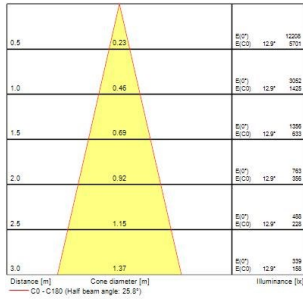

Myriad Adjustable Square - Black with White bezel

MYRIAD ADJ SQUARE BLACK 4000K PHDIM WHITE BEZ
2056236

PRODUCT OVERVIEW

Product name	MYRIAD ADJ SQUARE BLACK 4000K PHDIM WHITE BEZ
Technology	LED
Cap/Base	N/A
Housing	PC Polycarbonate
Mount	Ceiling recessed mounting
Environment	Indoor
E-number FI	4278847
Warranty	5 years
Fixture luminous flux (lm)	684
Luminaire efficacy (lm/W)	68
LOR (%)	100
Colour temperature (K)	4000
Light colour	Neutral White
CRI (Ra)	90
Colour Variation Initial (SDCM)	SDCM3
Photobiological Risk Group	RG1
Total power consumption (W)	10
Electrical protection	Class II
Control gear mounting	Remote
Housing colour	Black
IP rating	IP20
IK rating	IK02
Product EAN number	5025768562367

PHOTOMETRY

Myriad Adjustable Square - Black with White bezel MYRIAD ADJ SQUARE BLACK 4000K PHDIM WHITE BEZ 2056236

TECHNICAL DRAWINGS