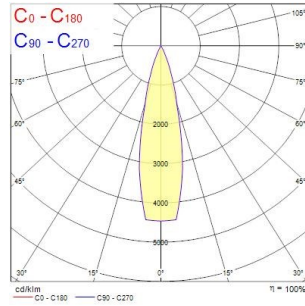

Myriad Adjustable Square - Black with White bezel

MYRIAD ADJ SQUARE BLACK 4000K PHDIM WHITE BEZ
2056236

PRODUCT OVERVIEW

Product name	MYRIAD ADJ SQUARE BLACK 4000K PHDIM WHITE BEZ
Technology	LED
Cap/Base	N/A
Housing	PC Polycarbonate
Mount	Ceiling recessed mounting
Environment	Indoor
E-number FI	4278847
Warranty	5 years
Fixture luminous flux (lm)	684
Luminaire efficacy (lm/W)	68
LOR (%)	100
Colour temperature (K)	4000
Light colour	Neutral White
CRI (Ra)	90
Colour Variation Initial (SDCM)	SDCM3
Photobiological Risk Group	RG1
Total power consumption (W)	10
Electrical protection	Class II
Control gear mounting	Remote
Housing colour	Black
IP rating	IP20
IK rating	IK02
Product EAN number	5025768562367

PHOTOMETRY

Myriad Adjustable Square - Black with White bezel MYRIAD ADJ SQUARE BLACK 4000K PHDIM WHITE BEZ 2056236

TECHNICAL DRAWINGS