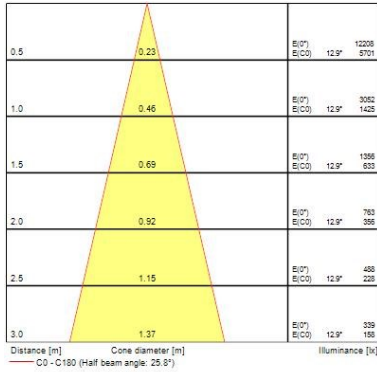

Myriad Adjustable Square - Black with White bezel

MYRIAD ADJ SQUARE BLACK 4000K PHDIM WHITE BEZ
2056236

Cap/Base	N/A
Housing	PC Polycarbonate
Mount	Ceiling recessed mounting
Environment	Indoor
Performance ambient temperature Tq (°C)	25
E-number FI	4278847
Warranty	5 years

Optical data

Fixture luminous flux (lm)	684
Luminaire efficacy (lm/W)	68
LOR (%)	100
Colour temperature (K)	4000
Light colour	Neutral White
CRI (Ra)	90
Colour Variation Initial (SDCM)	SDCM3
Adjustable chromaticity	N
Photobiological Risk Group	RG1

Electrical data

Total power consumption (W)	10
Primary Supply/Product voltage - min (V)	230
Electrical protection	Class II
Control gear mounting	Remote
Drive current (mA)	250
Energy Efficiency Class (A->G) of contained light source	E
Nominal Frequency (Hz)	50/60Hz

Lifetime data

Lifespan L70 B50	100000
Lifespan L80 B20	100000
Lifespan L90 B10	68500

Physical data

Housing colour	Black
IP rating	IP20
IK rating	IK02
Nominal Product Width (mm)	76
Weight (kg)	0.83
Recessed Depth (mm)	115

Packaging

Single packaging type	Carton
Product EAN number	5025768562367
Packaging single width (cm)	15.0
Packaging single depth (cm)	17.5
DUN14 (outer)	05025768562367

Myriad Adjustable Square - Black with White bezel MYRIAD ADJ SQUARE BLACK 4000K PHDIM WHITE BEZ 2056236

Packaging outer length / height (cm) 17.5

PHOTOMETRY

TECHNICAL DRAWINGS