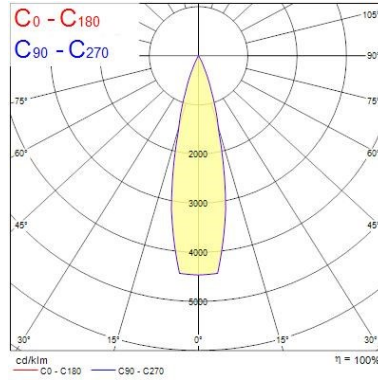

Myriad Adjustable Square - Black with White bezel

MYRIAD ADJ SQUARE BLACK 4000K PHDIM WHITE BEZ
2056236

Cap/Base	N/A
Housing	PC Polycarbonate
Mount	Ceiling recessed mounting
Environment	Indoor
Performance ambient temperature Tq (°C)	25
E-number FI	4278847
Warranty	5 years

Optical data

Fixture luminous flux (lm)	684
Luminaire efficacy (lm/W)	68
LOR (%)	100
Colour temperature (K)	4000
Light colour	Neutral White
CRI (Ra)	90
Colour Variation Initial (SDCM)	SDCM3
Adjustable chromaticity	N
Photobiological Risk Group	RG1

Electrical data

Total power consumption (W)	10
Primary Supply/Product voltage - min (V)	230
Electrical protection	Class II
Control gear mounting	Remote
Drive current (mA)	250
Energy Efficiency Class (A->G) of contained light source	E
Nominal Frequency (Hz)	50/60Hz

Lifetime data

Lifespan L70 B50	100000
Lifespan L80 B20	100000
Lifespan L90 B10	68500

Physical data

Housing colour	Black
IP rating	IP20
IK rating	IK02
Nominal Product Width (mm)	76
Weight (kg)	0.83
Recessed Depth (mm)	115

Packaging

Single packaging type	Carton
Product EAN number	5025768562367
Packaging single width (cm)	15.0
Packaging single depth (cm)	17.5
DUN14 (outer)	05025768562367

Myriad Adjustable Square - Black with White bezel MYRIAD ADJ SQUARE BLACK 4000K PHDIM WHITE BEZ 2056236

Packaging outer length / height (cm) 17.5

PHOTOMETRY

TECHNICAL DRAWINGS