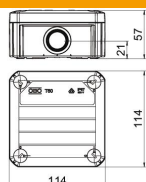

Junction box according to DIN EN 60670. Flame-resistant to DIN EN 60695/2/11, test temperature 650 °C. Impact resistance IK07 according to DIN EN 50102.

Clear internal dimensions: 100x100x48 mm

PP Polypropylene

Master data

Item number	2007926
Type	T 60 M25
Description 1	Junction box
Description 2	M25 entry
Manufacturer	OBO
Dimension	114x114x57
Colour	Light grey; RAL 7035
Material	Polypropylene
Smallest sales unit	5
Unit of quantity	Piece
Weight	12.3 kg
Weight unit	kg/100 pc.
CO2 Footprint (GWP) Cradle-to-Gate	0,519 kg CO2e / 1 Piece

Technical data sheet

Junction box T60, with knock-out entries

Item number: 2007926

Dimensions

Length	114 mm
Width	114 mm
Height	57 mm

Technical data

Expandable	yes
No. of entries	7
Type of entry	Plug-in seal
Type of entry	Gland
Type of housing penetration	Pre-marking
Measured insulation voltage V_i	500 V
Equipment	Without
Cover	Not transparent
Cover fastening	Screwed
Entry from rear	yes
Entries	7 x $\varnothing 25$
Explosion-tested version	no
Flame-resistant	acc. to VDE 0471/DIN 695 Part 2-1, test temperature 650°C
Shape	Square
Maintain electrical functions	Without
For Ex zone	Without
For Ex zone gas	Without
For Ex zone dust	Without
Fibre-glass reinforced	no
Halogen-free	yes
Clear internal dimensions	100x100x48 mm
With screening	no
with lid	yes
Mounting type	Wall/ceiling mounting
Nominal cross-section, min.	6 mm ²
Nominal voltage	500 V
Sealable	yes
Protection rating	IP67
Protection rating IK code	IK07.
Permitted temperature range, max.	60 °C
Permitted temperature range, min.	-5 °C
Transparent lid	no
Weatherproof	no