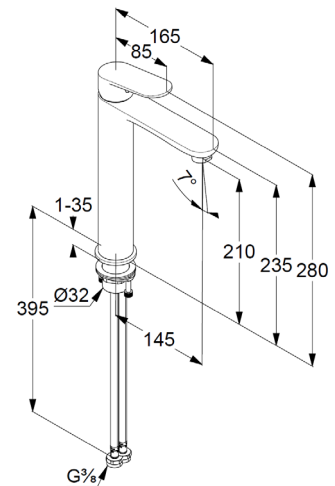

single lever basin mixer, 240mm for washbowls

Ref.: 322983975

washbowl mixer

single lever mixer

1-hole mounted

solid lever, metal

aerator, S-Pointer M24 PCA

ceramic cartridge

flow rate at 3 bar 4,5 l/min.

fixed spout

flexible hoses G3/8 DVGW approved

shank-fixing

without pop up waste

EU taxonomy: max. 6 l/min. -

Substantial Contribution (SC) possible

Produktabbildung/ Product picture

Maßzeichnung/ Dimensional drawing

Durchfluss/ Flow rate