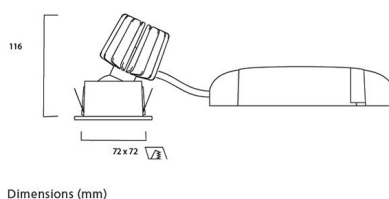

Technical drawings