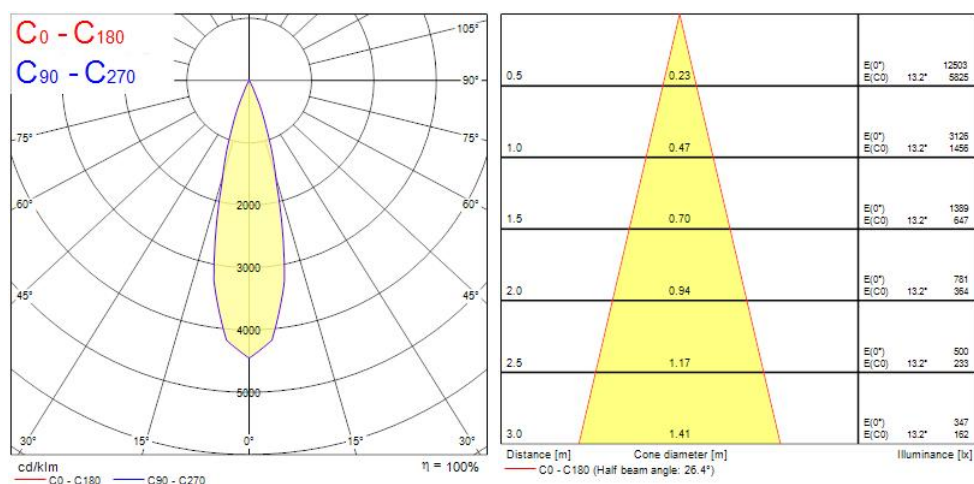

Concord

MYRIAD ADJ SQUARE BLACK 3000K PHDIM SILVERBEZ 2056234

Product EAN number

5025768562343

Warranty

5 years

Photometry