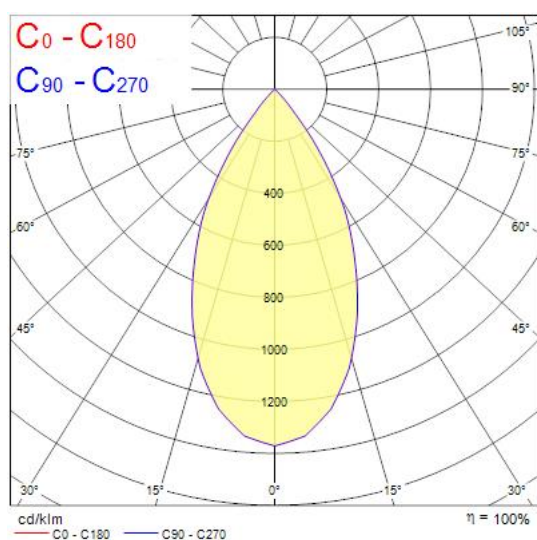

Concord

EXPOSPOT 70 ADJUSTABLE RA90 3000K WB WHITE 2070023

Control gear type	Electronic ballast
Control gear mounting	Remote
Housing colour	White
IP rating	IP20
IK rating	IK02
Product EAN number	5025768700233
Warranty	5 years

Photometry