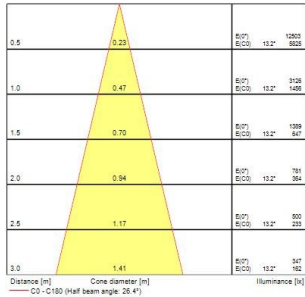

Myriad Adjustable Square - Black with Silver bezel

MYRIAD ADJ SQUARE BLACK 3000K PHDIM SILVERBEZ
2056234

PRODUCT OVERVIEW

Product name	MYRIAD ADJ SQUARE BLACK 3000K PHDIM SILVERBEZ
Technology	LED
Cap/Base	N/A
Housing	PC Polycarbonate
Mount	Ceiling recessed mounting
Environment	Indoor
E-number FI	4278849
Warranty	5 years
Fixture luminous flux (lm)	702
Luminaire efficacy (lm/W)	70
LOR (%)	100
Colour temperature (K)	3000
Light colour	Warm White
CRI (Ra)	90
Colour Variation Initial (SDCM)	SDCM3
Photobiological Risk Group	RG1
Total power consumption (W)	10
Electrical protection	Class II
Housing colour	Black
IP rating	IP20
IK rating	IK02
Product EAN number	5025768562343

PHOTOMETRY

Myriad Adjustable Square - Black with Silver bezel MYRIAD ADJ SQUARE BLACK 3000K PHDIM SILVERBEZ 2056234

TECHNICAL DRAWINGS