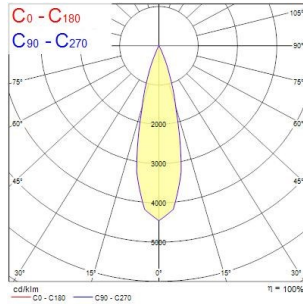

Myriad Adjustable Square - Black with Silver bezel

MYRIAD ADJ SQUARE BLACK 3000K PHDIM SILVERBEZ
2056234

PRODUCT OVERVIEW

Product name	MYRIAD ADJ SQUARE BLACK 3000K PHDIM SILVERBEZ
Technology	LED
Cap/Base	N/A
Housing	PC Polycarbonate
Mount	Ceiling recessed mounting
Environment	Indoor
E-number FI	4278849
Warranty	5 years
Fixture luminous flux (lm)	702
Luminaire efficacy (lm/W)	70
LOR (%)	100
Colour temperature (K)	3000
Light colour	Warm White
CRI (Ra)	90
Colour Variation Initial (SDCM)	SDCM3
Photobiological Risk Group	RG1
Total power consumption (W)	10
Electrical protection	Class II
Housing colour	Black
IP rating	IP20
IK rating	IK02
Product EAN number	5025768562343

PHOTOMETRY

Myriad Adjustable Square - Black with Silver bezel MYRIAD ADJ SQUARE BLACK 3000K PHDIM SILVERBEZ 2056234

TECHNICAL DRAWINGS