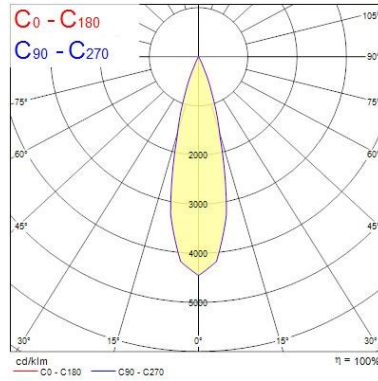

Distance [m] Cone diameter [m] Illuminance [lx]

— C0 - C180 (Half beam angle: 26.4°)

TECHNICAL DRAWINGS

Dimensions (mm)