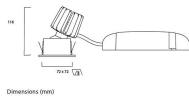

Packaging

Single packaging type	Carton
Product EAN number	5025768562343
Packaging single width (cm)	15.0
Packaging single depth (cm)	17.5
DUN14 (outer)	05025768562343
Packaging outer length / height (cm)	17.5

PHOTOMETRY

Myriad Adjustable Square - Black with Silver bezel MYRIAD ADJ SQUARE BLACK 3000K PHDIM SILVERBEZ 2056234

0.5	0.23	E(0°) E(C0)	12603 8525
1.0	0.47	E(0°) E(C0)	3126 1456
1.5	0.70	E(0°) E(C0)	1359 647
2.0	0.94	E(0°) E(C0)	791 364
2.5	1.17	E(0°) E(C0)	500 233
3.0	1.41	E(0°) E(C0)	347 162

Distance [m] Cone diameter [m] Illuminance [lx]

— C0 - C180 (Half beam angle: 26.4°)

TECHNICAL DRAWINGS

Dimensions (mm)