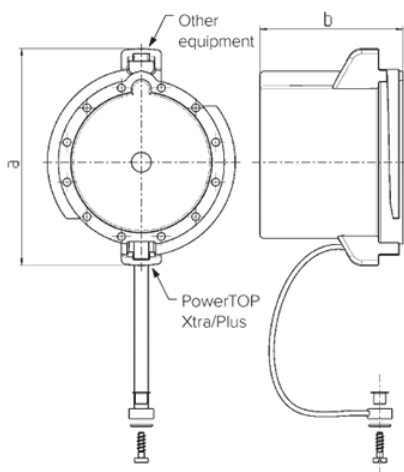

Protective cover

Part no. 40788

- for watertight plugs, wall mounted and panel mounted inlets 125 A, 3 p - 5 p

Technical specifications

Ampere	125 A
Poles	5 p
Weight	115 g
Certifications	EAC

Drawing

Drawing	Amp.	63			125		
		3	4	5	3	4	5
2 MB 239	Poles						
Dim. in mm	a		110			120	
	b		73			79	