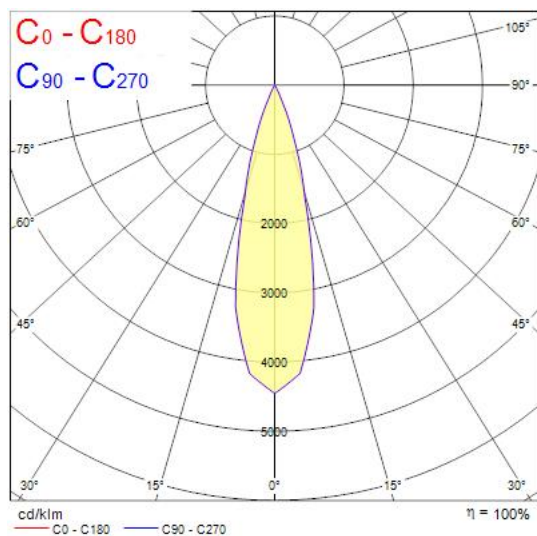

Concord

MYRIAD ADJ SQUARE BLACK 3000K DALI WHITE BEZ 2056233

Housing colour	Black
IP rating	IP20
IK rating	IK02
Product EAN number	5025768562336
Warranty	5 years

Photometry