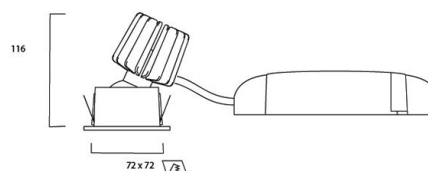

Technical drawings

Dimensions (mm)