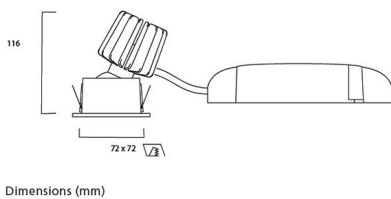

Concord

MYRIAD ADJ SQUARE BLACK 3000K DALI WHITE BEZ 2056233

Housing colour	Black
IP rating	IP20
IK rating	IK02
Product EAN number	5025768562336
Warranty	5 years

Photometry

Technical drawings