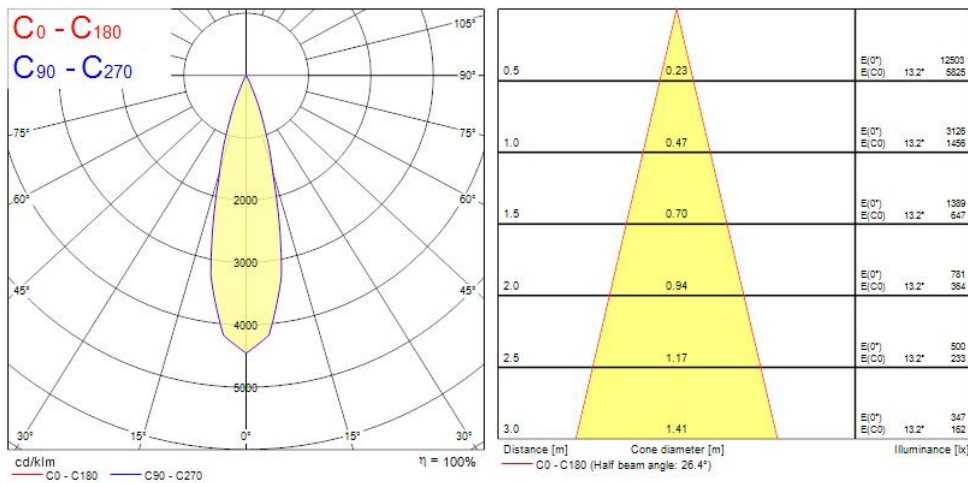

Concord

MYRIAD ADJ SQUARE BLACK 3000K DALI WHITE BEZ 2056233

Housing colour	Black
IP rating	IP20
IK rating	IK02
Product EAN number	5025768562336
Warranty	5 years

Photometry

Technical drawings