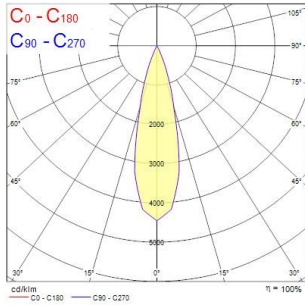

Myriad Adjustable Square - Black with White bezel

MYRIAD ADJ SQUARE BLACK 3000K DALI WHITE BEZ
2056233

PRODUCT OVERVIEW

Product name	MYRIAD ADJ SQUARE BLACK 3000K DALI WHITE BEZ
Technology	LED
Cap/Base	N/A
Housing	PC Polycarbonate
Mount	Ceiling recessed mounting
Environment	Indoor
Warranty	5 years
Fixture luminous flux (lm)	702
Luminaire efficacy (lm/W)	70
LOR (%)	100
Colour temperature (K)	3000
Light colour	Warm White
CRI (Ra)	90
Colour Variation Initial (SDCM)	SDCM3
Photobiological Risk Group	RG1
Total power consumption (W)	10
Electrical protection	Class II
Control gear mounting	Remote
Housing colour	Black
IP rating	IP20
IK rating	IK02
Product EAN number	5025768562336

PHOTOMETRY

Myriad Adjustable Square - Black with White bezel MYRIAD ADJ SQUARE BLACK 3000K DALI WHITE BEZ 2056233

Distance [m]	Cone diameter [m]	E(0°) E(C0)	E(90°) E(C90)	Illuminance [lx]
0.5	0.23	12021	132"	12021
1.0	0.47	3025	132"	1495
1.5	0.70	1339	132"	647
2.0	0.94	751	132"	354
2.5	1.17	502	132"	233
3.0	1.41	347	132"	152

Distance [m] Cone diameter [m]
 C0-C180 (Half beam angle: 26.4°)

TECHNICAL DRAWINGS