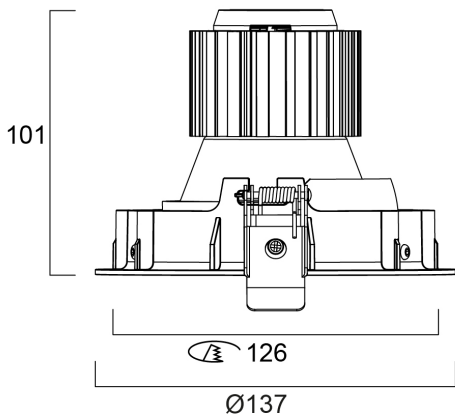

Concord

EXPOSPOT 70 ADJUSTABLE RA90 3000K WB WHITE 2070023

Technical drawings

Data table

GENERAL DATA

Product name	EXPOSPOT 70 ADJUSTABLE RA90 3000K WB WHITE
Technology	LED
Cap/Base	N/A
Housing	Aluminium
Mount	Ceiling recessed mounting
Fixture rating	Enclosed
Operating temperature range (°C)	1°C...+25°C
Performance ambient temperature Tq (°C)	25
Warranty	5 years

OPTICAL DATA

Fixture luminous flux (lm)	1815
Luminaire efficacy (lm/W)	86
LOR (%)	100