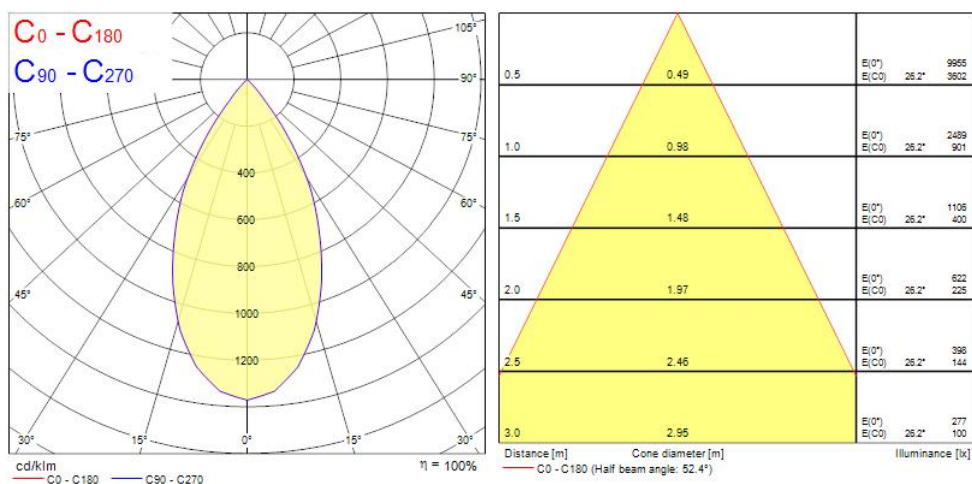

Concord

EXOSPOT 70 ADJUSTABLE RA90 3000K WB WHITE 2070023

Control gear type	Electronic ballast
Control gear mounting	Remote
Housing colour	White
IP rating	IP20
IK rating	IK02
Product EAN number	5025768700233
Warranty	5 years

Photometry