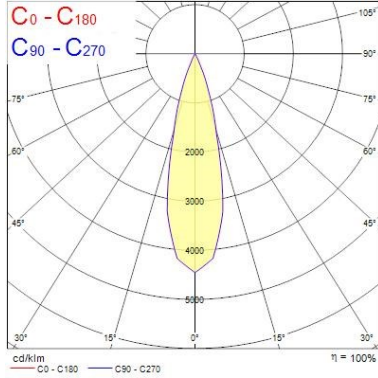

### Optical data

Fixture luminous flux (lm)	702
Luminaire efficacy (lm/W)	70
LOR (%)	100
Colour temperature (K)	3000
Light colour	Warm White
CRI (Ra)	90
Colour Variation Initial (SDCM)	SDCM3
Adjustable chromaticity	N
Photobiological Risk Group	RG1

### Physical data

Housing colour	Black
IP rating	IP20
IK rating	IK02
Nominal Product Width (mm)	76
Weight (kg)	0.38
Recessed Depth (mm)	115

### PHOTOMETRY

0.5	0.23	E(0°) E(C0)	1250 5525
1.0	0.47	E(0°) E(C0)	3125 1426
1.5	0.70	E(0°) E(C0)	1389 647
2.0	0.94	E(0°) E(C0)	791 364
2.5	1.17	E(0°) E(C0)	500 233
3.0	1.41	E(0°) E(C0)	347 152

Distance [m]      Cone diameter [m]      Illuminance [lx]  
 C0 - C180 (Half beam angle: 26.4°)