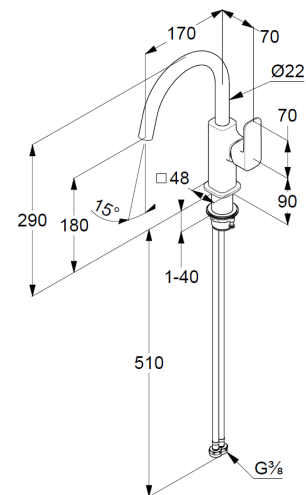

Technische Daten/ Technical Data

KLUDI RENON
single lever basin mixer
DN 15

Ref.: 420280575

Finishes:
05 chrome

Product description
Manufacturer KLUDI GmbH & Co. KG
Typ: KLUDI RENON
single lever basin mixer
Ref.: 420280575

basin mixer
single lever mixer
1-hole mounted
solid lever, metal
lateral actuation
swivel spout (360°)
aerator M18,5 PCA
ceramic cartridge with hot water safety device
flow rate at 3 bar 4,5 l/min.
flexible hoses G3/8 DVGW approved
shank-fixing
EU taxonomy: max. 6 l/min. -
Substantial Contribution (SC) possible

Produktabbildung/ Product picture

Maßzeichnung/ Dimensional drawing

Durchfluss/ Flow rate