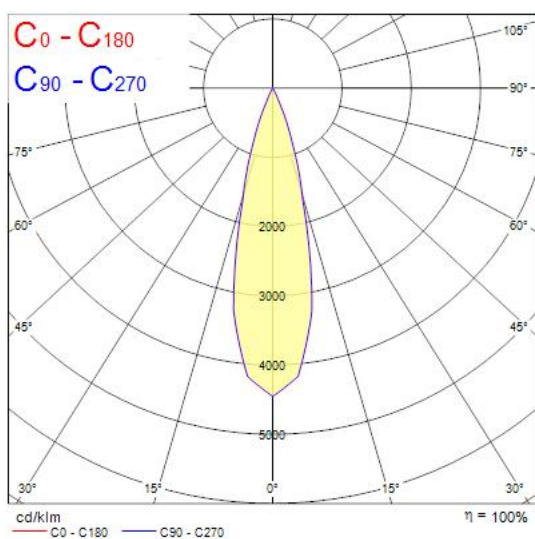

Concord

MYRIAD ADJ SQUARE BLACK 3000K PHDIM WHITE BEZ 2056232

Control gear mounting	Remote
Housing colour	Black
IP rating	IP20
IK rating	IK02
Product EAN number	5025768562329
Warranty	5 years

Photometry