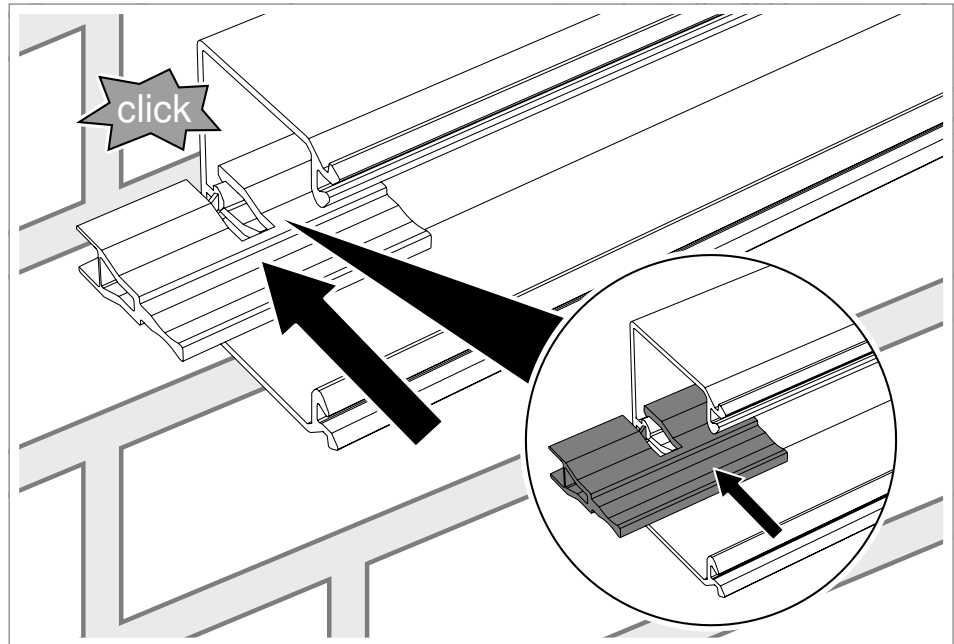

Fig. 9: Mounting the WDK cable trunking

2. Fasten the WDK cable trunking ④ to the wall in the slots using the universal adapter ⑲ in the slotted holes.

5.2.2.1 Using a mounting aid

Mounting aid for the WDK cable trunking for single-handed mounting. Simply snap onto the mushroom profile in the base of the WDK cable trunking. For the WDK cable trunking type 4060 and higher.