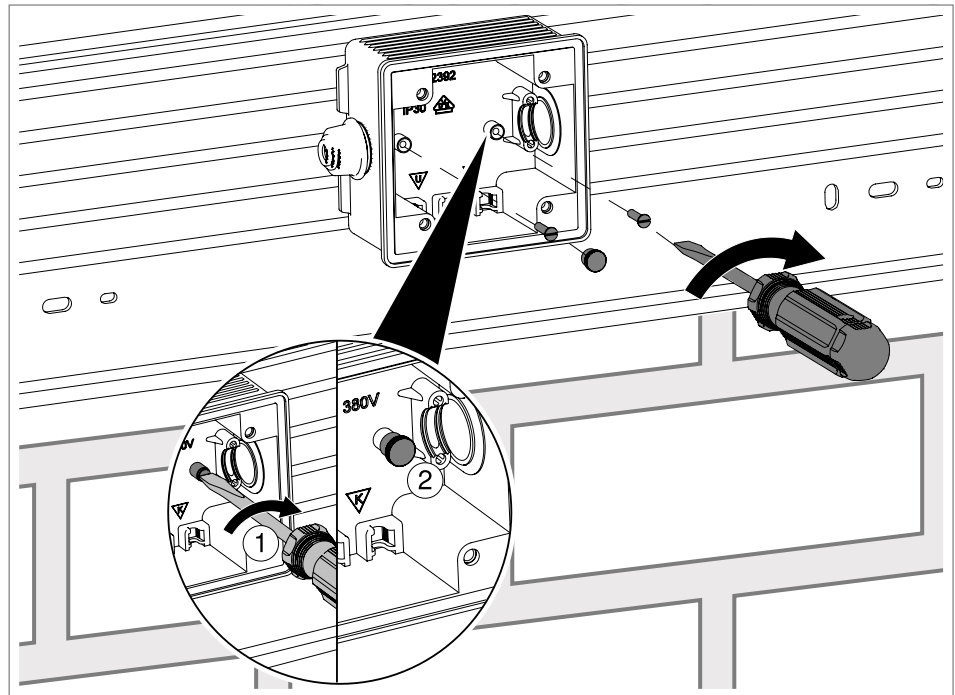

1. Hang the device socket for CEE sockets **15** on the mushroom profile in the base of the WDK cable trunking **4**.

Fig. 23: Mounting the device installation socket for CEE sockets

2. Screw the device socket for the CEE socket **15** into the base of the WDK cable trunking **4** using the fastening screws.

Fig. 24: Pulling in the cable

Risk to life through electric shock!

Energised components! Electrical installation work may only be carried out by an electrical engineer.

Note! *The 5-wire heavy current cable must be pulled up to 1 cm into the CEE device installation socket.*