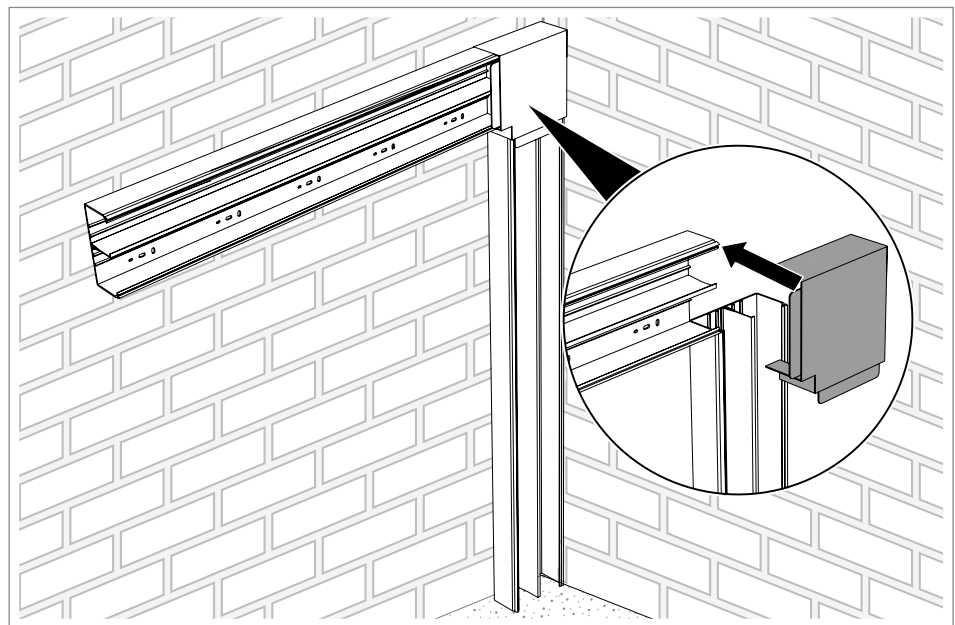

Fig. 37: Mounting an external corner

9. Fasten the external corner ⑦ to the wall in the slots using suitable fastening material (e.g. screw and anchor).
10. Mount the WDK cable trunking ④ flush to the external corner ⑦.