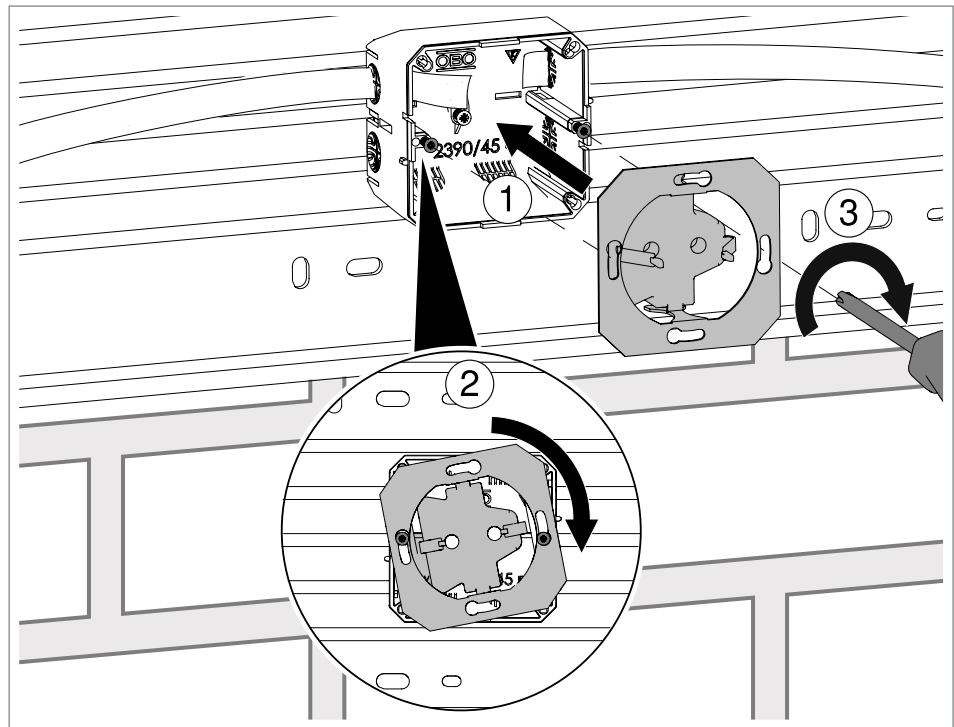

Fig. 18: Screwing on the device installation socket for Schuko sockets

2. Screw the device installation socket for Schuko sockets 11 tight in the base of the WDK cable trunking 4 using the pre-mounted screw.

Fig. 19: Inserting the cable

3. Insert the cables in the device installation socket for Schuko sockets
①.

Fig. 20: Connecting the socket

WARNING

Risk to life through electric shock!

Energised components! Electrical installation work may only be carried out by an electrical engineer.

4. Connect the socket and insert it into the device installation socket for Schuko sockets ⑪ (①).
5. Lock/turn the socket (②).
6. Screw the socket tight with the pre-mounted external screws (③).

Fig. 21: Screwing on the device installation socket for Schuko sockets