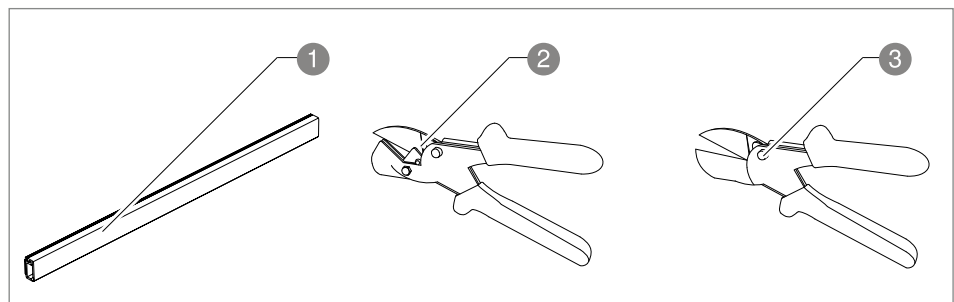

5 Mounting the WDK cable trunking

5.1 WDK mini trunking

5.1.1 Mini trunking system description

Fig. 1: Overview, WDK mini trunking

① WDK mini trunking

5.1.1.1 Accessories (optionally available):

② Shears for straight cuts (item no. 6028403)

③ Shears for mitre cuts (item no. 6028411)

The WDK mini trunking is used to route very small amounts of cables. The mini trunking is available in heights of 4 to 17 mm. With an adhesive film in the base area, mini trunking is suitable for direct mounting on the wall. Mini trunking is either equipped with a hinge cover or taper in the upper area of the WDK mini trunking to fix a cable. The main areas of application are administrative buildings, the commercial sector and industry. The plastic system is available in the colours pure white, cream white, traffic white and light grey. No fittings are available.