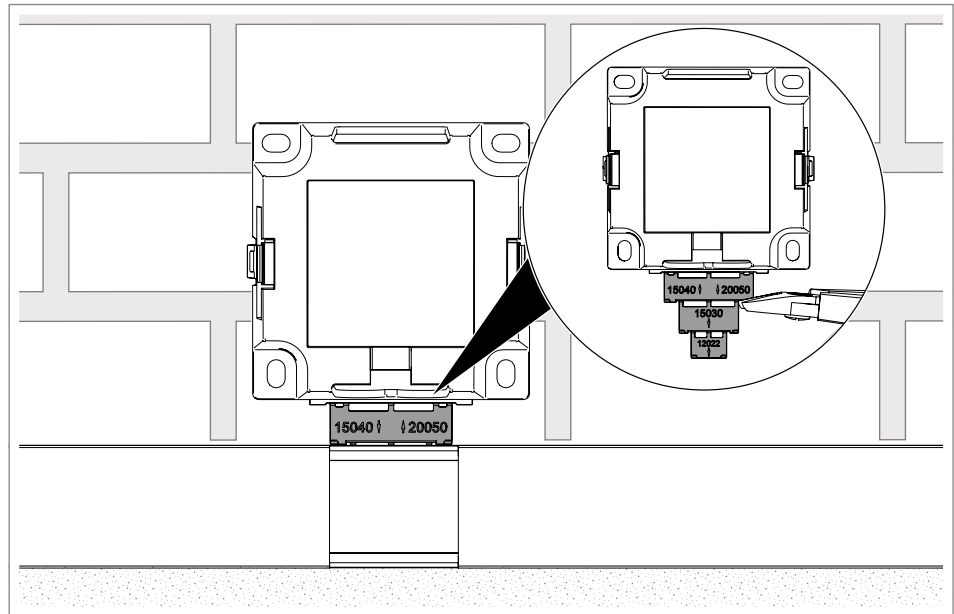

Note! *No adapter plate is required to mount the WDK20050 cable trunking.*

- Insert the adapter plate for the selected WDK type in the cover.

Fig. 29: Removing the spacer plate

4. Look for the spacer plate of the selected WDK type.
5. Using a suitable tool, cut the spacer plate on the perforation to which the arrow is pointing.