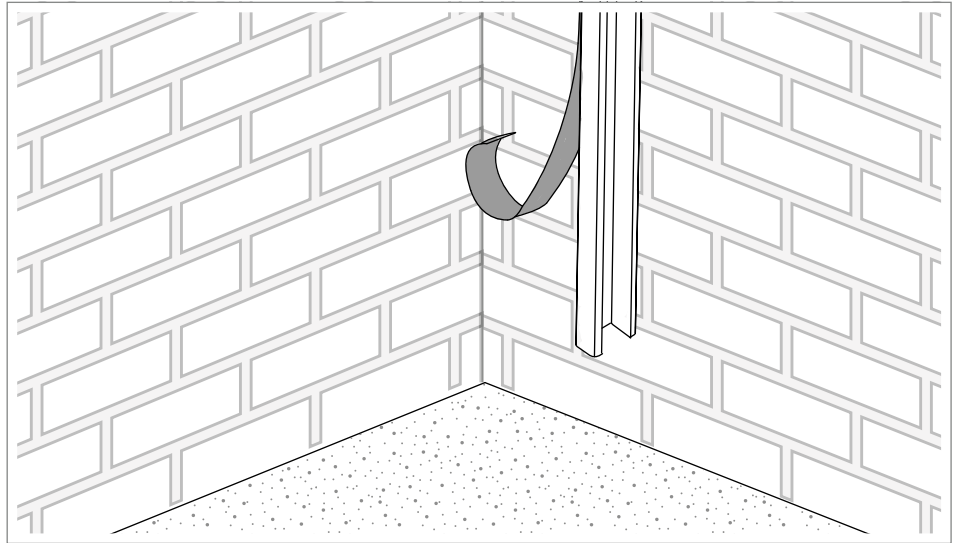

③ Shears for mitre cuts (item no. 6028411)

The WDK mini trunking is used to route very small amounts of cables. The mini trunking is available in heights of 4 to 17 mm. With an adhesive film in the base area, mini trunking is suitable for direct mounting on the wall. Mini trunking is either equipped with a hinge cover or taper in the upper area of the WDK mini trunking to fix a cable. The main areas of application are administrative buildings, the commercial sector and industry. The plastic system is available in the colours pure white, cream white, traffic white and light grey. No fittings are available.

5.1.2 Mounting the WDK mini trunking

Fig. 2: Mounting the WDK mini trunking

1. Remove the protective film.
2. Stick the WDK mini trunking ① to a dust-free, adherent substrate.

Note!

When cutting the WDK mini trunking, two different sets of shears are available (for straight and mitre cuts).