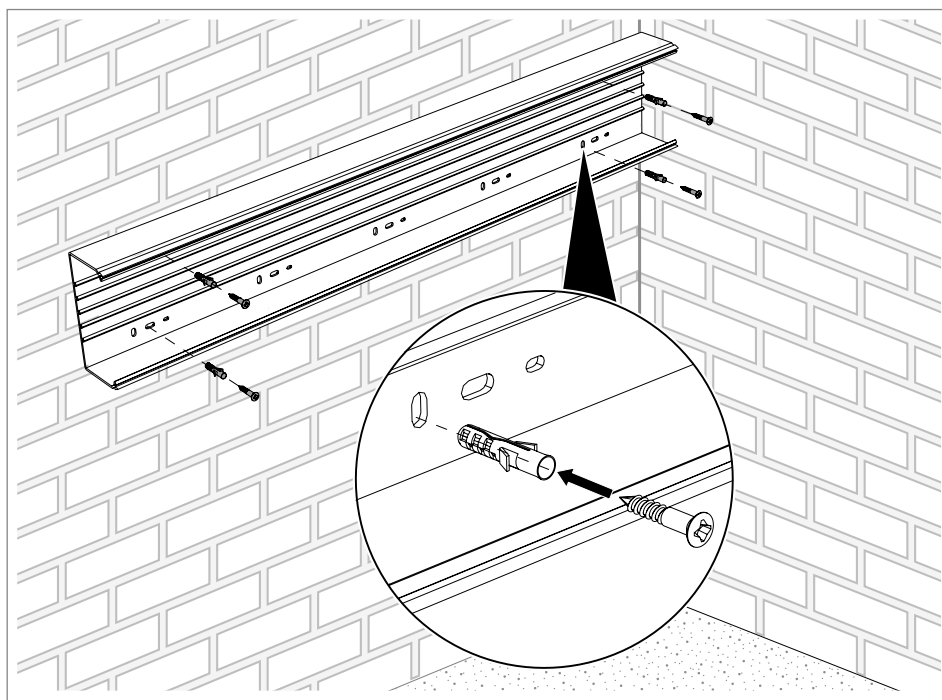

Fig. 7: Adjusting the WDK cable trunking

1. Adjust the WDK cable trunking ④ to the desired length using a suitable tool (e.g. saw).

Fig. 8: Mounting the WDK cable trunking

2. Fasten the WDK cable trunking ④ to the wall in the slots using suitable fastening material (e.g. screw and anchor).