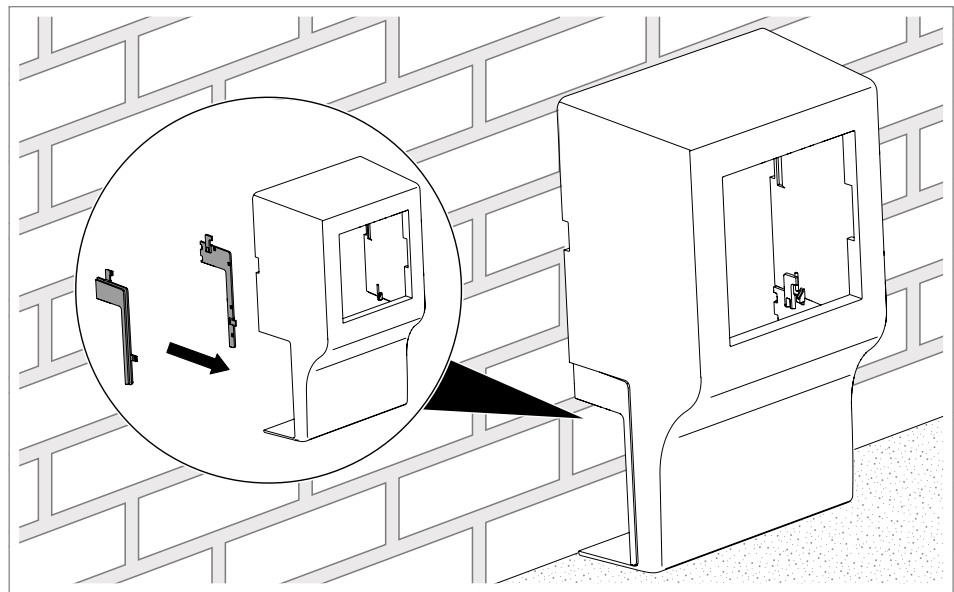

type can be determined in various ways:

a Label on the packaging or on the trunking.

b Measuring the width and height in comparison with the following table. Type height x width (mm)

Type	Height x width (mm)
WDK 12022	13 x 22 mm
WDK 15030	17,5 x 30 mm
WDK 15040	18 x 40 mm
WDK 20050	20 x 50 mm

Tab. 2: Comparison of the trunking types

c Holding the appropriate adapter plate to the already installed WDK cable trunking.

1. Remove the cover ¹² at the desired mounting position (opening: approx. 45 mm).

Fig. 28: Inserting the adapter plate

Note! *For correct assignment, the WDK type is specified on the inner side of the adapter plates.*

Note! *No adapter plate is required to mount the WDK20050 cable trunking.*

1. Insert the adapter plate for the selected WDK type in the cover.