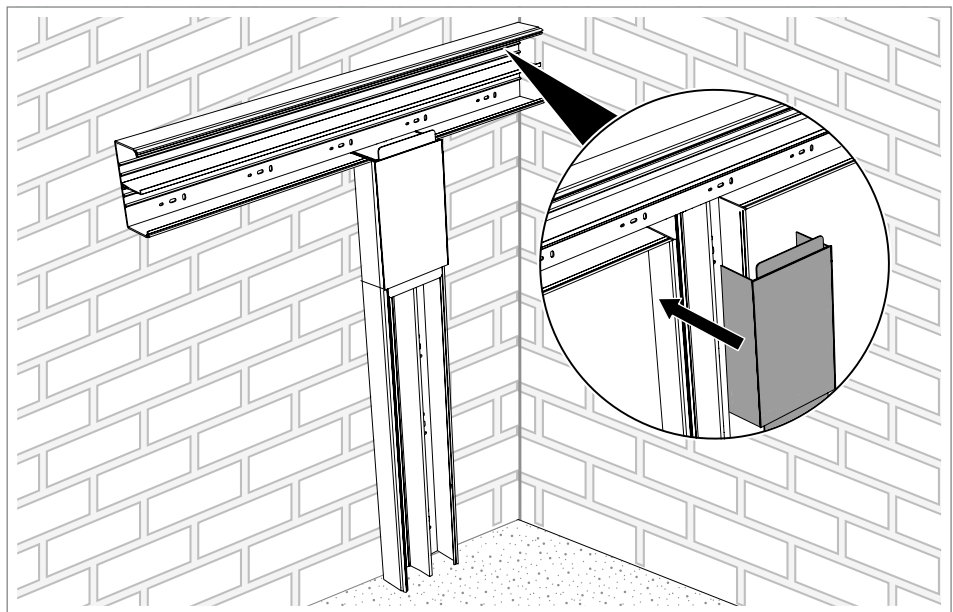

Fig. 38: Mounting a flat angle cover

11. Mount the WDK cable trunking ④ at a 90° angle.
12. Attach the flat angle cover ⑩ to the WDK cable trunking ④.

Fig. 39: Mounting flat angles

13. Fasten the flat angle ⑩ to the wall in the slots using suitable fastening material (e.g. screw and anchor).
14. Mount the WDK cable trunking ④ flush to the flat angle ⑩.