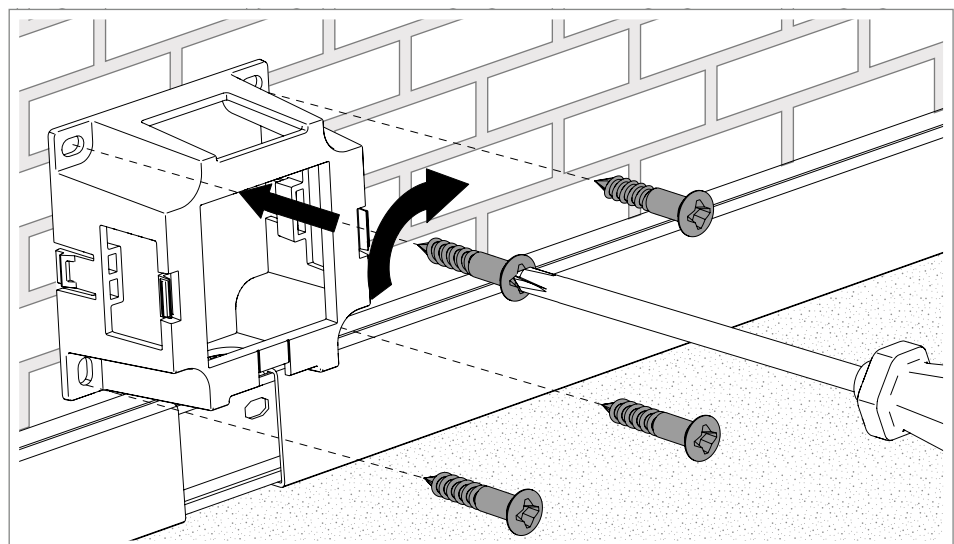

Note!

In the example image, the adapter plate is cut for installation on the WDK type 15040.

Fig. 30: Mounting the basic body

6. Apply the basic body to the WDK cable trunking at the required mounting position using the spacer plate.
7. Mark the drill holes.
8. Pre-drill the drill holes.
9. Screw the basic body tight using a suitable fastening material.

Fig. 31: Installing the socket

Risk to life through electric shock!

Energised components! Only trained electrical specialists may carry out electrical installation work.

10. Pull the cable through the basic body.
11. Connect the socket.
12. Engage the socket in the basic body.