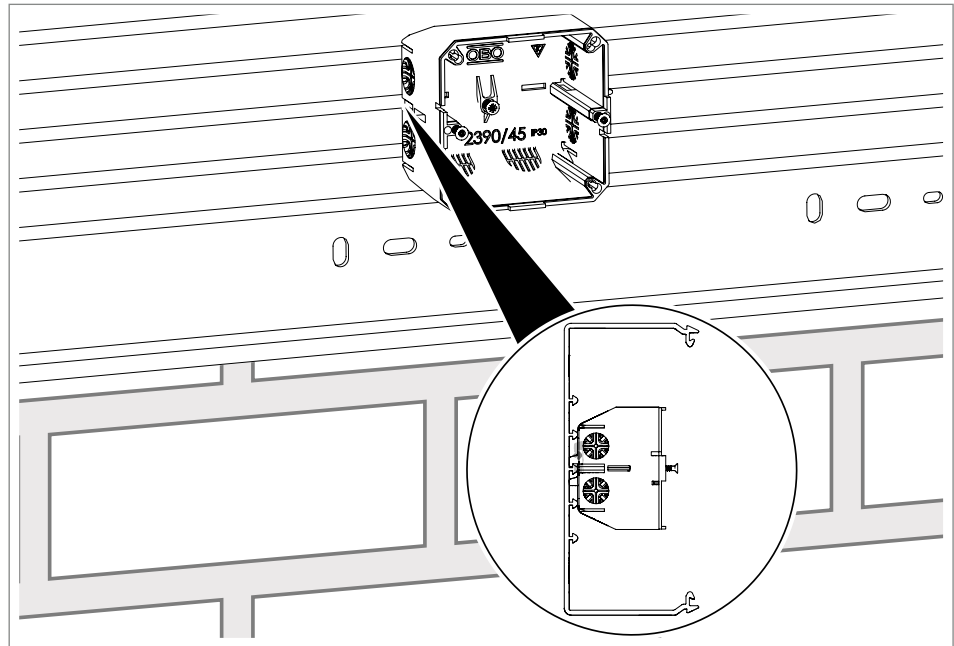

5.2.2.3 Mounting accessories

Fig. 17: Mounting the device installation socket for Schuko sockets

1. Snap the device installation socket for Schuko sockets 11 onto the mushroom profile in the base of the WDK cable trunking 4.

Fig. 18: Screwing on the device installation socket for Schuko sockets

2. Screw the device installation socket for Schuko sockets 11 tight in the base of the WDK cable trunking 4 using the pre-mounted screw.