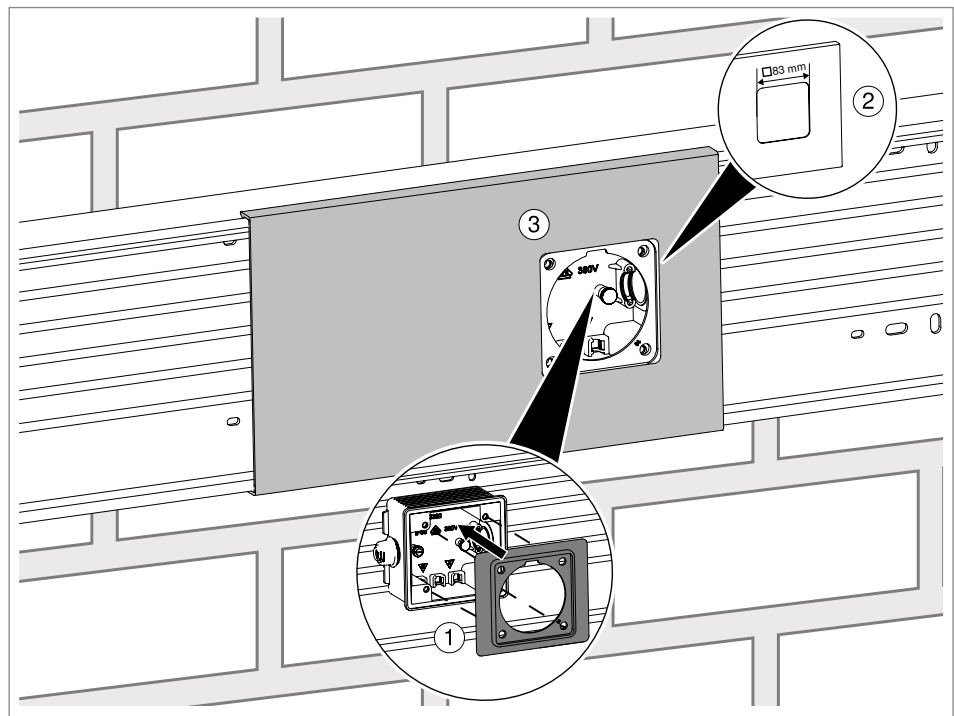

Fig. 24: Pulling in the cable

Risk to life through electric shock!

Energised components! Electrical installation work may only be carried out by an electrical engineer.

Note! *The 5-wire heavy current cable must be pulled up to 1 cm into the CEE device installation socket.*

3. Pull the cables through the cable gland and into the device socket for CEE sockets ¹⁵.
4. Relieve the cable with the strain relief.

Note! *Optional, depending on the application:*

5. Close the device socket for CEE sockets ¹⁵ on the other side with the screw plug.