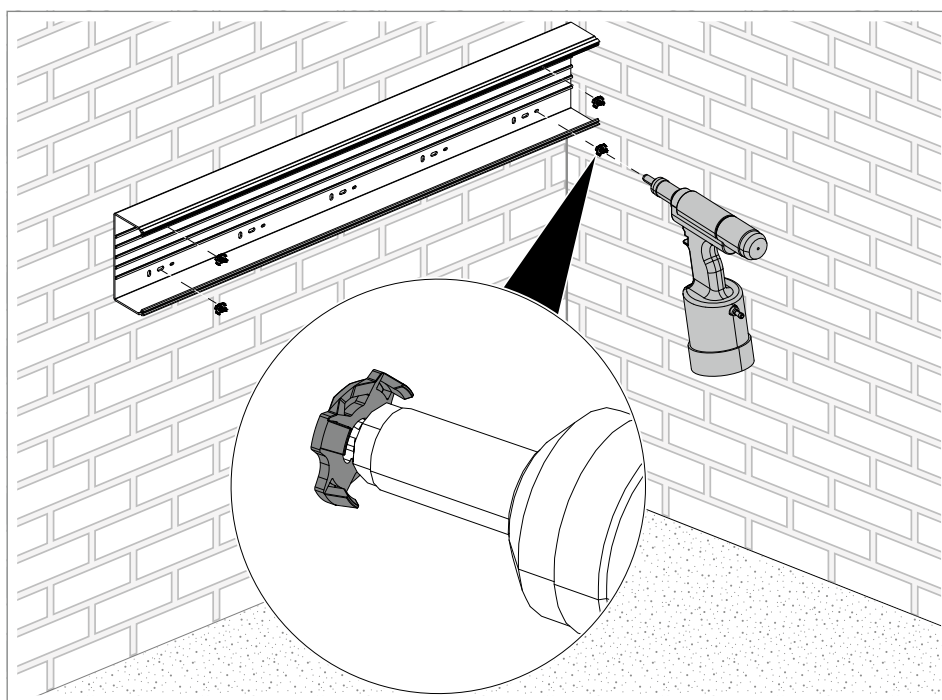

The WDK cable trunking is available in different sizes. Together with the device installation sockets, the WDK cable trunking of 60 mm trunking height can be used as device installation trunking.

5.2.2 Mounting the WDK(H) cable trunking

Fig. 7: Adjusting the WDK cable trunking

1. Adjust the WDK cable trunking ④ to the desired length using a suitable tool (e.g. saw).

Fig. 8: Mounting the WDK cable trunking

2. Fasten the WDK cable trunking ④ to the wall in the slots using suitable fastening material (e.g. screw and anchor).