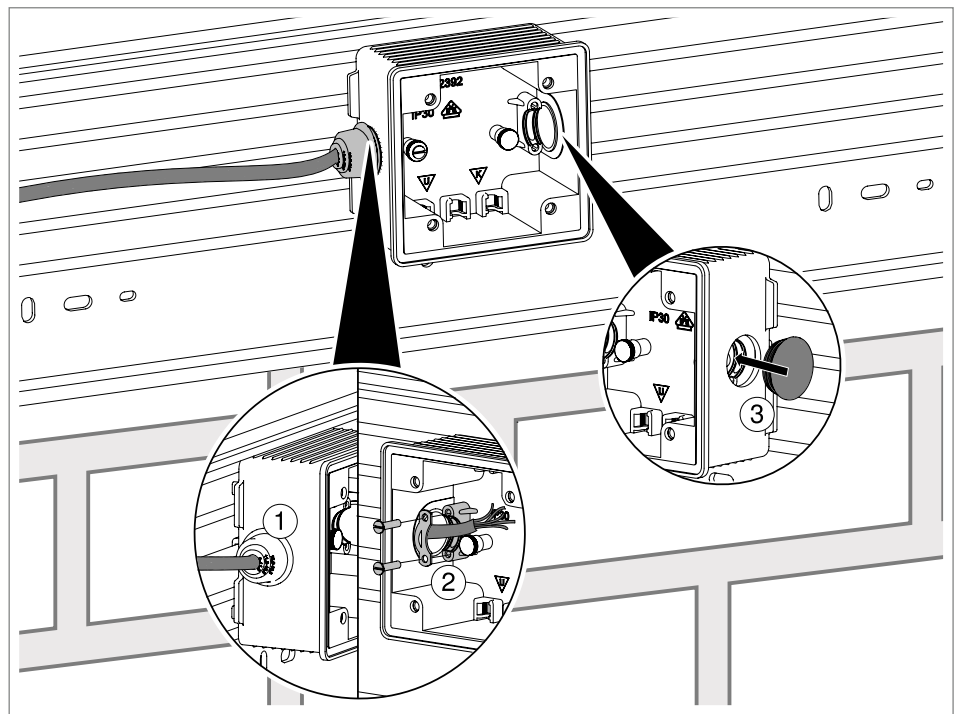

4. Connect the socket and insert it into the device installation socket for Schuko sockets ⑪ (①).
5. Lock/turn the socket (②).
6. Screw the socket tight with the pre-mounted external screws (③).

Fig. 21: Screwing on the device installation socket for Schuko sockets

1. Hang the device socket for CEE sockets **15** on the mushroom profile in the base of the WDK cable trunking **4**.

Fig. 23: Mounting the device installation socket for CEE sockets

2. Screw the device socket for the CEE socket **15** into the base of the WDK cable trunking **4** using the fastening screws.

Fig. 24: Pulling in the cable

Risk to life through electric shock!

Energised components! Electrical installation work may only be carried out by an electrical engineer.

Note! *The 5-wire heavy current cable must be pulled up to 1 cm into the CEE device installation socket.*

3. Pull the cables through the cable gland and into the device socket for CEE sockets ¹⁵.
4. Relieve the cable with the strain relief.

Note! *Optional, depending on the application:*

5. Close the device socket for CEE sockets ¹⁵ on the other side with the screw plug.