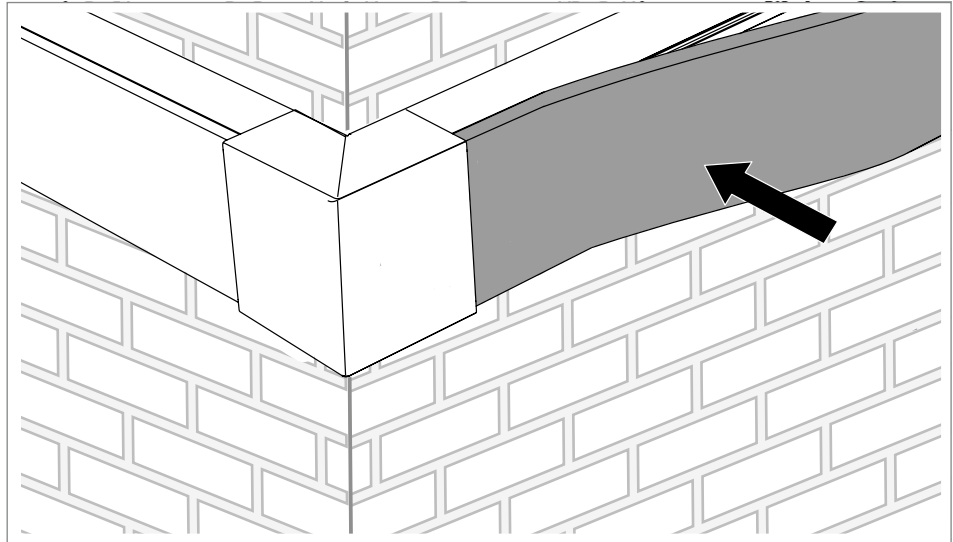

Fig. 42: Mounting an end piece

18. Snap the end piece ① sideways onto the mushroom profile in the base of the trunking.

Fig. 43: Mounting the cover

Note!

The covers are designed to overlap. You can snap the covers over the external locking contour of the WDK cable trunking.