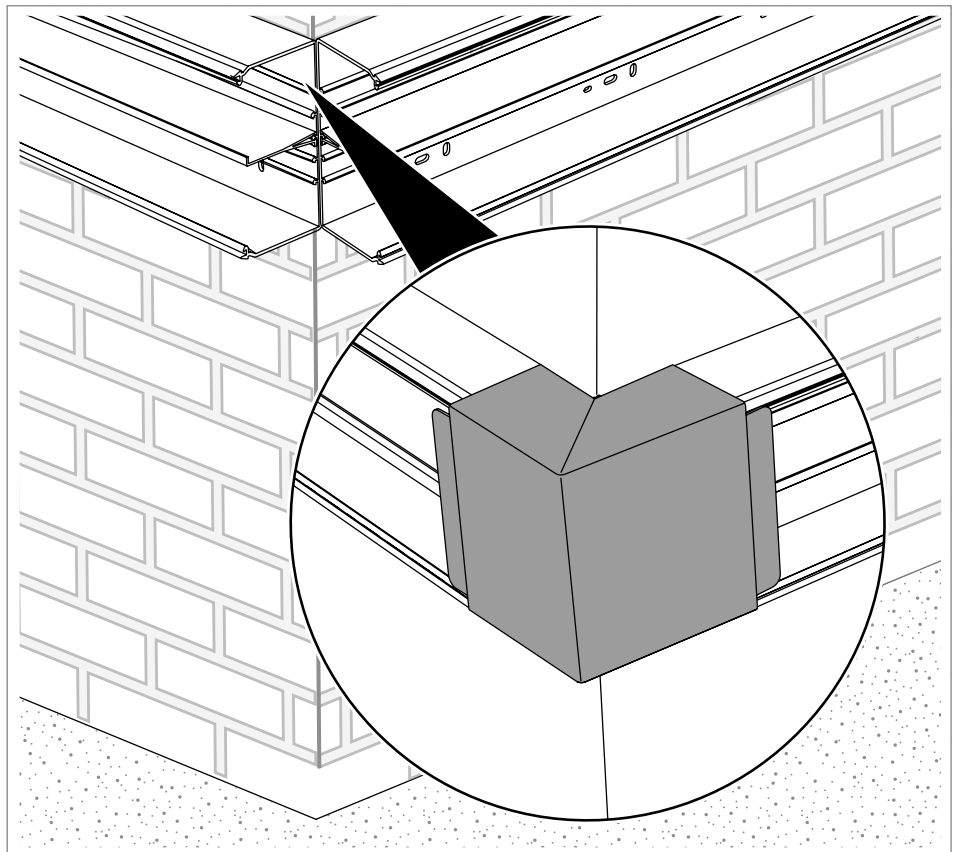

Fig. 35: Mounting an internal corner

4. Fasten the internal corner ⑤ to the wall in the slots using suitable fastening material (e.g. screw and anchor).
5. Mount the WDK cable trunking ④ flush to the internal corner ⑤.