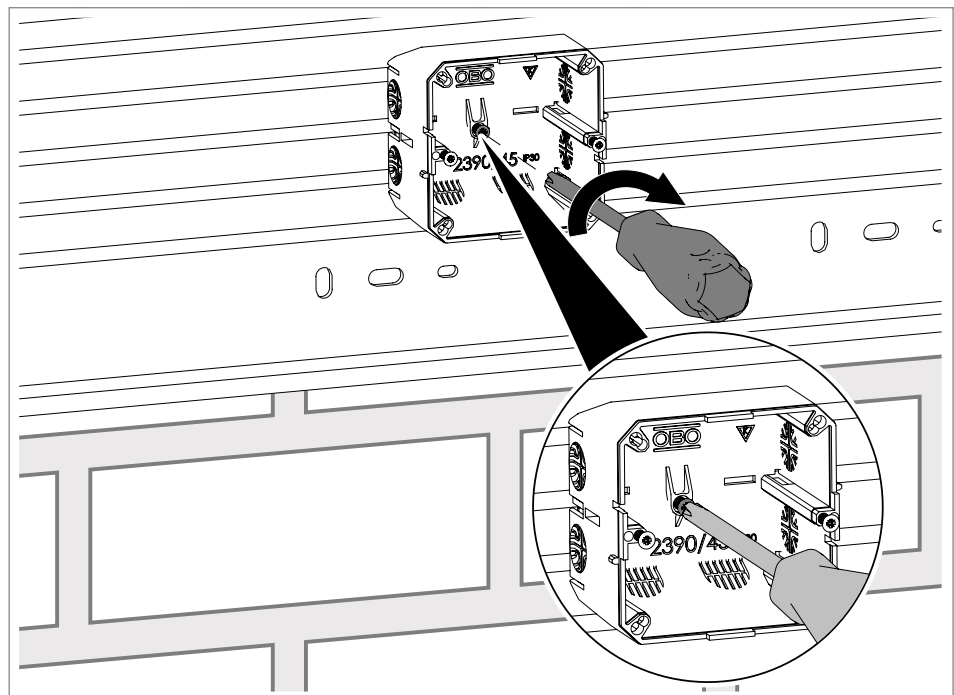

5.2.2.3 Mounting accessories

Fig. 17: Mounting the device installation socket for Schuko sockets

1. Snap the device installation socket for Schuko sockets 11 onto the mushroom profile in the base of the WDK cable trunking 4.

Fig. 18: Screwing on the device installation socket for Schuko sockets

2. Screw the device installation socket for Schuko sockets 11 tight in the base of the WDK cable trunking 4 using the pre-mounted screw.