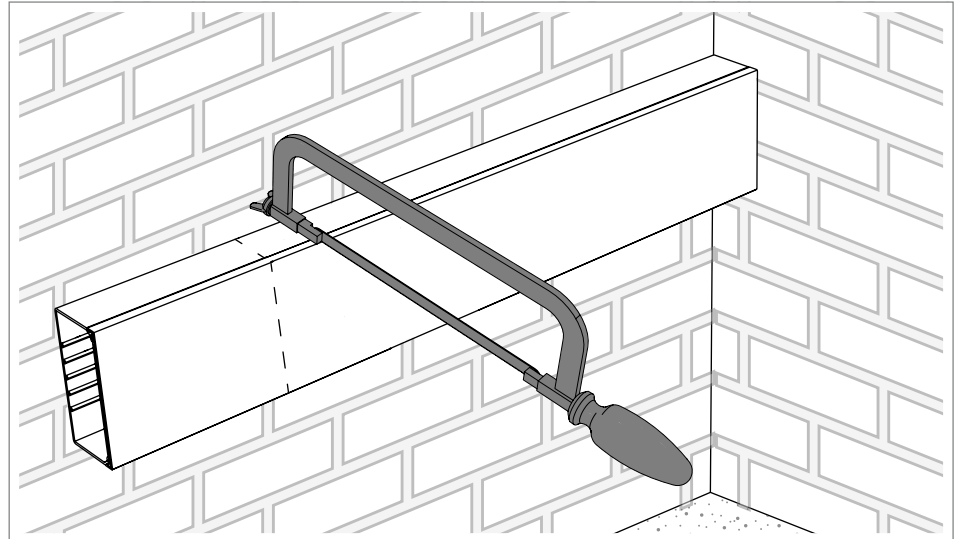

Tab. 1: Product overview, WDK cable trunking

The WDK cable trunking is used to simplify cable routing. Thanks to its base perforation, the WDK cable trunking is suitable for direct wall mounting. The core application is in administrative buildings, commercial areas and in industry. The plastic system is available in the colours stone white, cream white, light grey, pure white, sepia brown, jet black and traffic white.

The WDK cable trunking is available in different sizes. Together with the device installation sockets, the WDK cable trunking of 60 mm trunking height can be used as device installation trunking.

5.2.2 Mounting the WDK(H) cable trunking