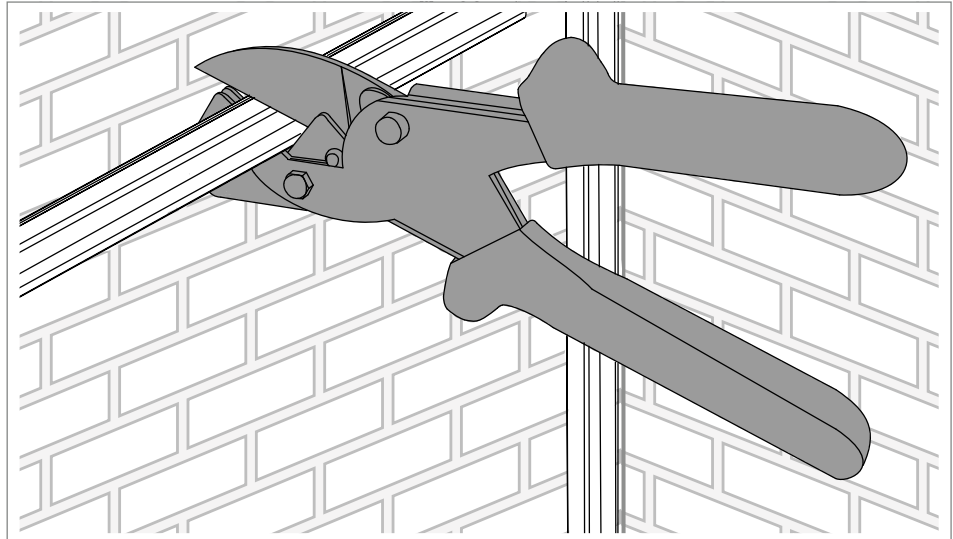

③ Shears for mitre cuts (item no. 6028411)

The WDK mini trunking is used to route very small amounts of cables. The mini trunking is available in heights of 4 to 17 mm. With an adhesive film in the base area, mini trunking is suitable for direct mounting on the wall. Mini trunking is either equipped with a hinge cover or taper in the upper area of the WDK mini trunking to fix a cable. The main areas of application are administrative buildings, the commercial sector and industry. The plastic system is available in the colours pure white, cream white, traffic white and light grey. No fittings are available.

5.1.2 Mounting the WDK mini trunking

Fig. 2: Mounting the WDK mini trunking

1. Remove the protective film.
2. Stick the WDK mini trunking ① to a dust-free, adherent substrate.

Note!

When cutting the WDK mini trunking, two different sets of shears are available (for straight and mitre cuts).