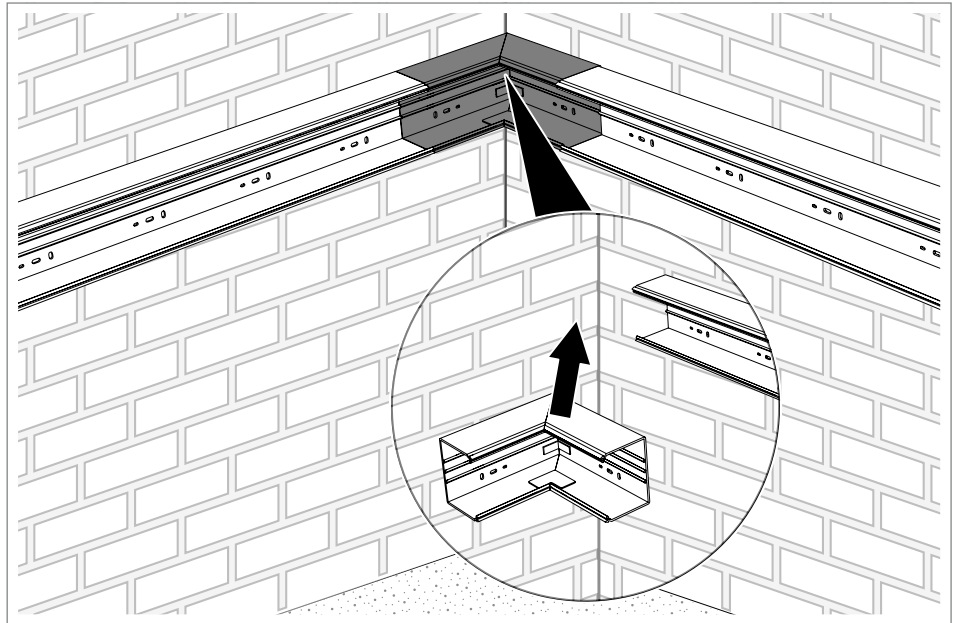

Fig. 34: Mounting the internal corner cover

1. Mount the WDK cable trunking ④ up to the end of the wall.

2. Attach the internal corner cover ⑤ over the mounted WDK cable trunking ④.

3. Snap the internal corner cover ⑤ into the cover contour.