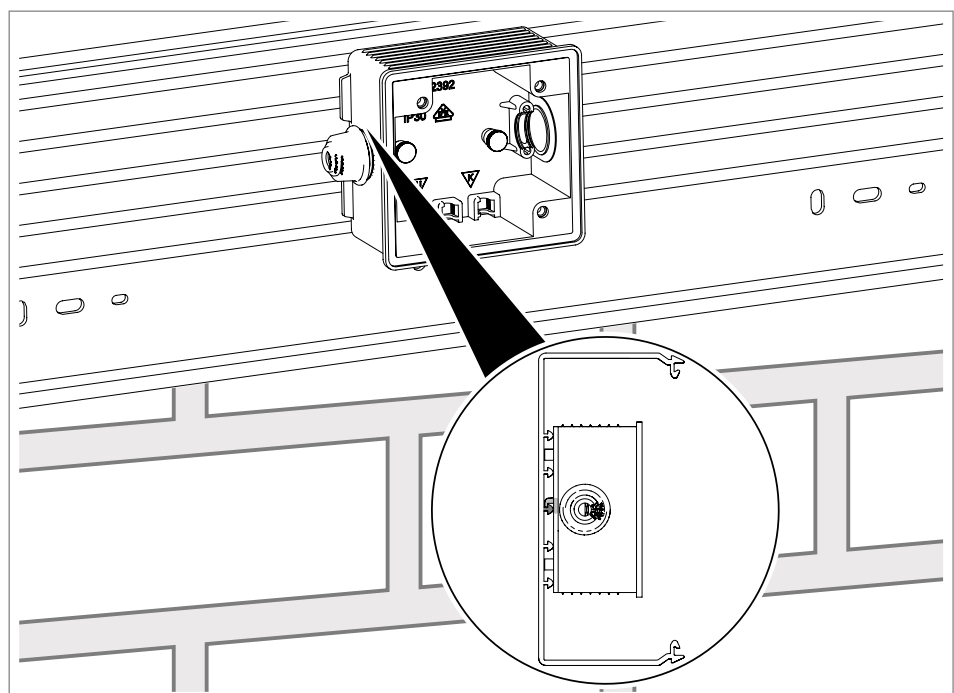

4. Connect the socket and insert it into the device installation socket for Schuko sockets ⑪ (①).
5. Lock/turn the socket (②).
6. Screw the socket tight with the pre-mounted external screws (③).

Fig. 21: Screwing on the device installation socket for Schuko sockets

7. Close the device installation socket for Schuko sockets ⑪ and WDK cable trunking ④ with the cover ⑫ and cover frame.

5.2.2.4 Mounting the CEE socket

Fig. 22: Mounting the device installation socket for CEE sockets