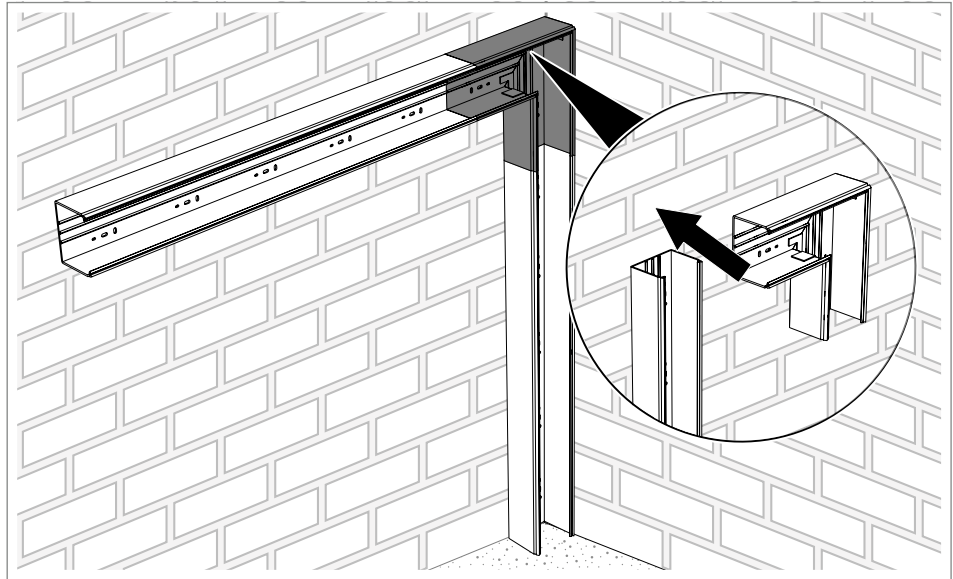

Fig. 38: Mounting a flat angle cover

11. Mount the WDK cable trunking ④ at a 90° angle.
12. Attach the flat angle cover ⑩ to the WDK cable trunking ④.

Fig. 39: Mounting flat angles

13. Fasten the flat angle ⑩ to the wall in the slots using suitable fastening material (e.g. screw and anchor).
14. Mount the WDK cable trunking ④ flush to the flat angle ⑩.