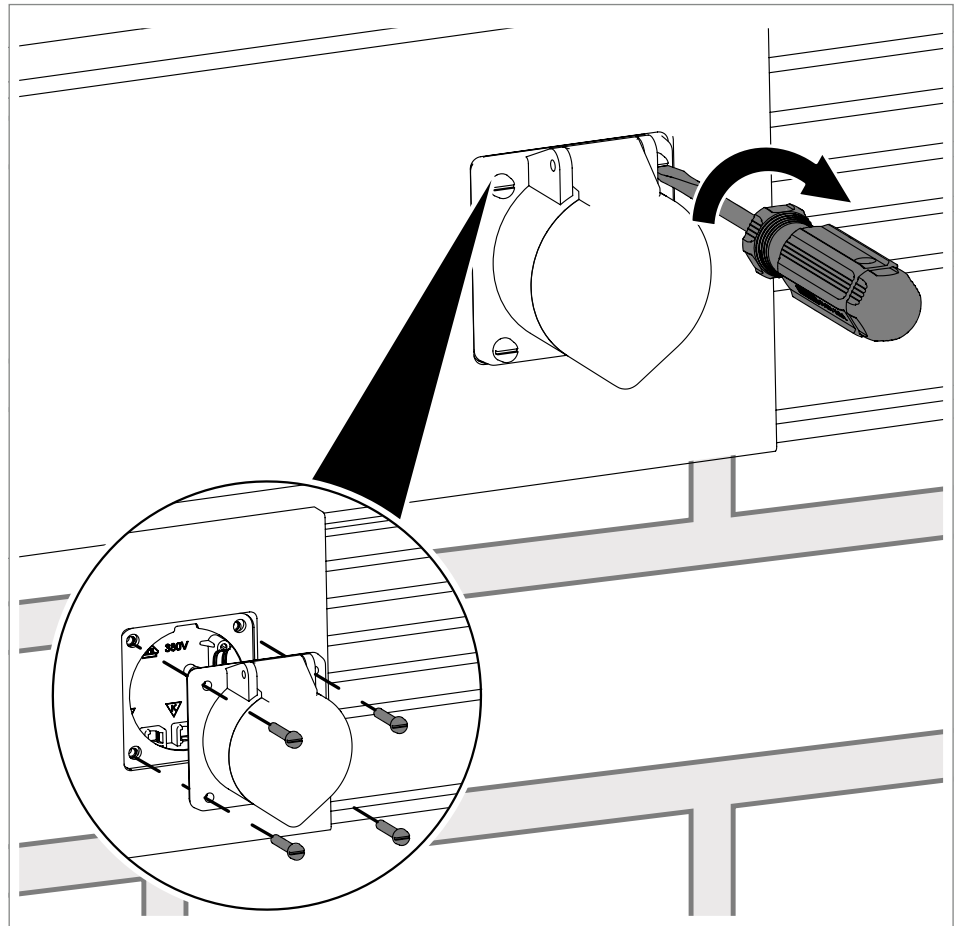

3. Pull the cables through the cable gland and into the device socket for CEE sockets ¹⁵.
4. Relieve the cable with the strain relief.

Note! *Optional, depending on the application:*

5. Close the device socket for CEE sockets ¹⁵ on the other side with the screw plug.

Fig. 25: Mounting the device socket for CEE sockets

6. Engage the adapter flange ¹⁴ on the device socket for CEE sockets ¹⁵.
7. Cut the cover ¹² according to the dimensions for the device socket for CEE sockets ¹⁵ (□ 83 mm).
8. Snap the cover ¹² onto the WDK cable trunking ⁴.