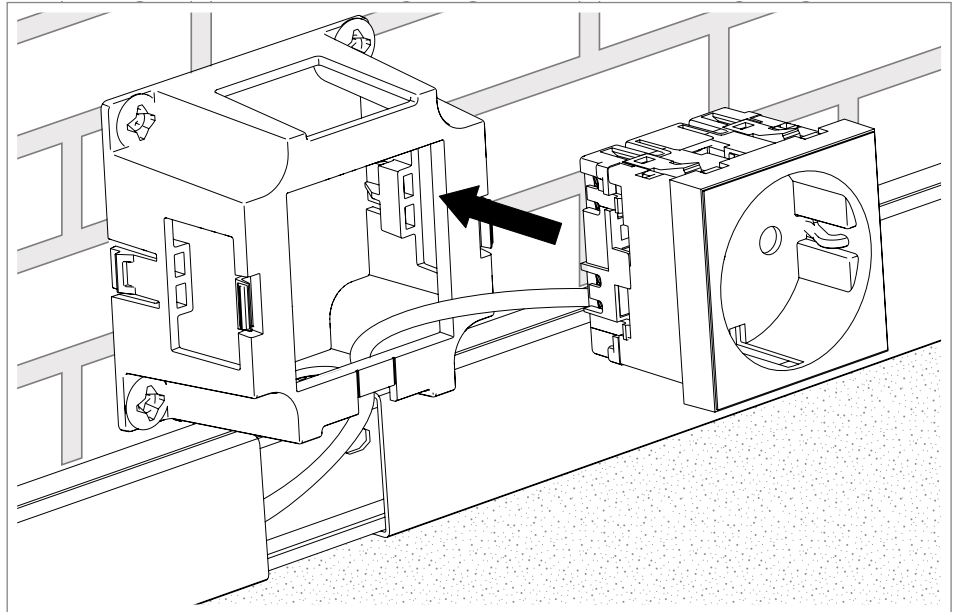

Note!

In the example image, the adapter plate is cut for installation on the WDK type 15040.

Fig. 30: Mounting the basic body

6. Apply the basic body to the WDK cable trunking at the required mounting position using the spacer plate.
7. Mark the drill holes.
8. Pre-drill the drill holes.
9. Screw the basic body tight using a suitable fastening material.

Fig. 31: Installing the socket

Risk to life through electric shock!

Energised components! Only trained electrical specialists may carry out electrical installation work.

10. Pull the cable through the basic body.
11. Connect the socket.
12. Engage the socket in the basic body.