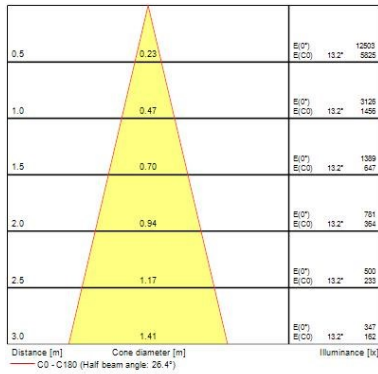

Optical data

Fixture luminous flux (lm)	702
Luminaire efficacy (lm/W)	70
LOR (%)	100
Colour temperature (K)	3000
Light colour	Warm White
CRI (Ra)	90
Colour Variation Initial (SDCM)	SDCM3
Adjustable chromaticity	N
Photobiological Risk Group	RG1

Lifetime data

Lifespan L70 B50	100000
Lifespan L80 B20	100000
Lifespan L90 B10	68500

Physical data

Housing colour	Black
IP rating	IP20
IK rating	IK02
Nominal Product Width (mm)	76
Weight (kg)	0.38
Recessed Depth (mm)	115

Packaging outer length / height (cm) 17.5

PHOTOMETRY

TECHNICAL DRAWINGS