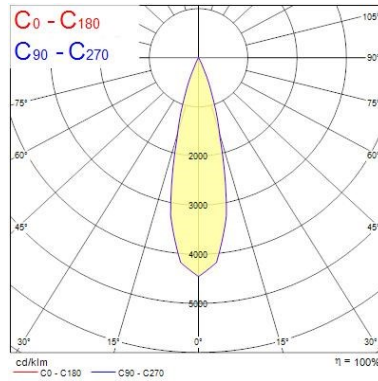

Optical data

Fixture luminous flux (lm)	702
Luminaire efficacy (lm/W)	70
LOR (%)	100
Colour temperature (K)	3000
Light colour	Warm White
CRI (Ra)	90
Colour Variation Initial (SDCM)	SDCM3
Adjustable chromaticity	N
Photobiological Risk Group	RG1

Lifetime data

Lifespan L70 B50	100000
Lifespan L80 B20	100000
Lifespan L90 B10	68500

Physical data

Housing colour	Black
IP rating	IP20
IK rating	IK02
Nominal Product Width (mm)	76
Weight (kg)	0.38
Recessed Depth (mm)	115

Packaging outer length / height (cm) 17.5

PHOTOMETRY

TECHNICAL DRAWINGS