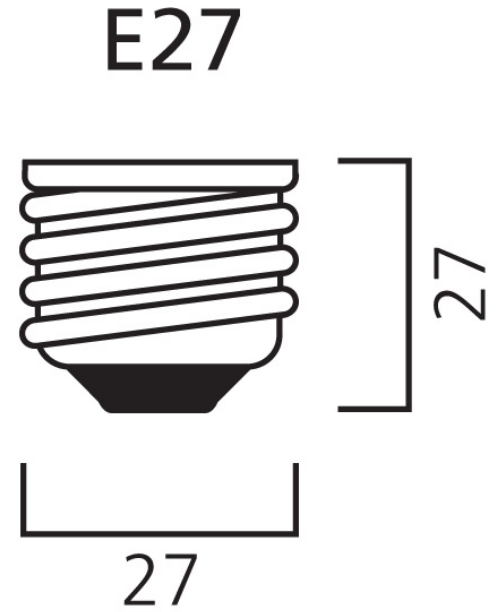

Product Overview

Product name	ToLEDo RT GLS V5 CL 1521LM 827 E27 SL
Technology	LED
Watt (Rated) (W)	11
Cap/Base	E27
Fixture rating	Open
E-number FI	4740915
Colour temperature (K)	2700
CRI (Ra)	80
Colour Variation Initial (SDCM)	6
Photobiological Risk Group	RG1
Wattage (W)	11
Product EAN number	5410288293332
Warranty	3 years

Technical drawings

Data table

GENERAL DATA

Product name	ToLEDo RT GLS V5 CL 1521LM 827 E27 SL
Technology	LED
Watt (Rated) (W)	11
Cap/Base	E27
Fixture rating	Open
Operating temperature range (°C)	-20°C...+40°C
Performance ambient temperature Tq (°C)	25
E-number FI	4740915
Warranty	3 years