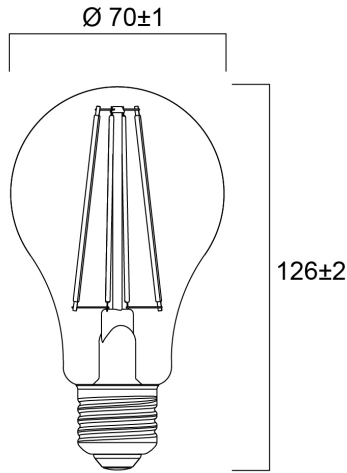

Product Overview

Product name	ToLEDo RT GLS V5 CL 1521LM 827 E27 SL
Technology	LED
Watt (Rated) (W)	11
Cap/Base	E27
Fixture rating	Open
E-number FI	4740915
Colour temperature (K)	2700
CRI (Ra)	80
Colour Variation Initial (SDCM)	6
Photobiological Risk Group	RG1
Wattage (W)	11
Product EAN number	5410288293332
Warranty	3 years

Technical drawings

Data table

GENERAL DATA

Product name	ToLEDo RT GLS V5 CL 1521LM 827 E27 SL
Technology	LED
Watt (Rated) (W)	11
Cap/Base	E27
Fixture rating	Open
Operating temperature range (°C)	-20°C...+40°C
Performance ambient temperature Tq (°C)	25
E-number FI	4740915
Warranty	3 years

LIFETIME DATA

Lifespan L70 B50	15000
Average life (Rated) (h)	15000

PHYSICAL DATA

Nominal Product Length (mm)	126
Nominal Product Diameter (mm)	70
Weight (kg)	0.046

PACKAGING

Single packaging type	Carton
Product EAN number	5410288293332
Packaging single width (cm)	7.5
Packaging single depth (cm)	14.0
DUN14 (outer)	15410288293339

SYLVANIA

ToLEDo RT GLS V5 CL 1521LM 827 E27 SL
0029333

Packaging outer length / height (cm)	23.9
--------------------------------------	------

SAFETY DATA

Optimal operating condition (°C)	-20-40
Breakage cleaning instructions	Not applicable
Special purpose lamp	No
Dry applications use only	No
Suitable for household illumination	No
Safety message	Not Suitable for totally enclosed fixtures