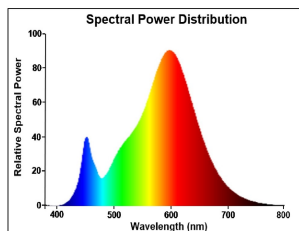

ToLEDo Retro GLS

ToLEDo RT GLS V5 CL 1521LM 827 E27 SL
0029333