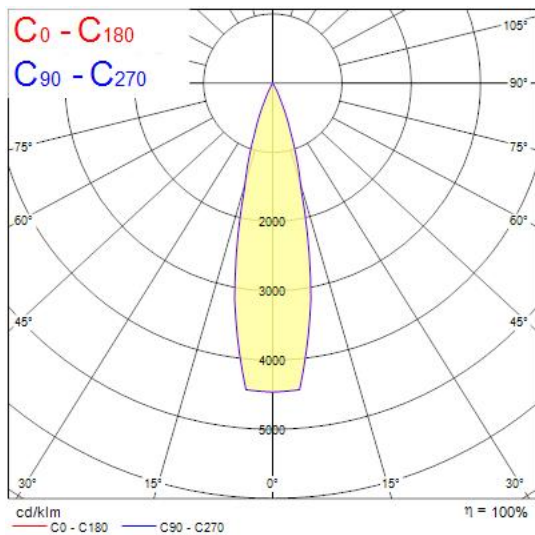

Concord

MYRIAD ADJ SQUARE WHITE 4000K PHDIM SILVER BEZ
2056230

Warranty

5 years

Photometry