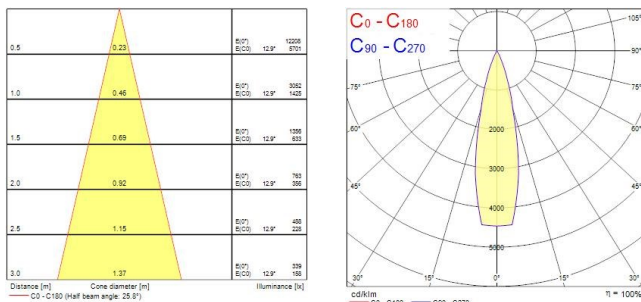

Myriad Adjustable Square - White with Silver bezel MYRIAD ADJ SQUARE WHITE 4000K PHDIM SILVER BEZ 2056230

PRODUCT OVERVIEW

Product name	MYRIAD ADJ SQUARE WHITE 4000K PHDIM SILVER BEZ
Technology	LED
Cap/Base	N/A
Housing	PC Polycarbonate
Mount	Ceiling recessed mounting
Environment	Indoor
Warranty	5 years
Fixture luminous flux (lm)	684
Luminaire efficacy (lm/W)	68
LOR (%)	100
Colour temperature (K)	4000
Light colour	Neutral White
CRI (Ra)	90
Colour Variation Initial (SDCM)	SDCM3
Photobiological Risk Group	RG1
Total power consumption (W)	10
Electrical protection	Class II
Housing colour	White
IP rating	IP20
IK rating	IK02
Product EAN number	5025768562305

PHOTOMETRY

Myriad Adjustable Square - White with Silver bezel

MYRIAD ADJ SQUARE WHITE 4000K PHDIM SILVER BEZ
2056230

TECHNICAL DRAWINGS