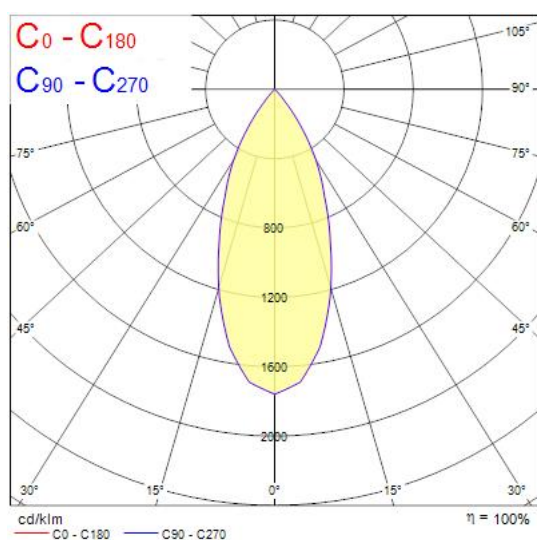

Concord

EXOSPOT 70 ADJUSTABLE RA90 3000K MB WHITE 2070022

Control gear type	Electronic ballast
Control gear mounting	Remote
Housing colour	White
IP rating	IP20
IK rating	IK02
Product EAN number	5025768700226
Warranty	5 years

Photometry