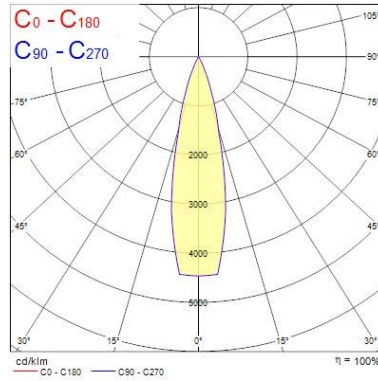

Myriad Adjustable Square - White with Silver bezel

MYRIAD ADJ SQUARE WHITE 4000K PHDIM SILVER BEZ
2056230

Optical data

Fixture luminous flux (lm)	684
Luminaire efficacy (lm/W)	68
LOR (%)	100
Colour temperature (K)	4000
Light colour	Neutral White
CRI (Ra)	90
Colour Variation Initial (SDCM)	SDCM3
Adjustable chromaticity	N
Photobiological Risk Group	RG1

Electrical data

Total power consumption (W)	10
Primary Supply/Product voltage - min (V)	230
Electrical protection	Class II
Drive current (mA)	250
Energy Efficiency Class (A->G) of contained light source	E
Nominal Frequency (Hz)	50/60Hz

Lifetime data

Lifespan L70 B50	100000
Lifespan L80 B20	100000
Lifespan L90 B10	68500

Physical data

Housing colour	White
IP rating	IP20
IK rating	IK02
Nominal Product Width (mm)	76
Weight (kg)	0.38
Recessed Depth (mm)	115

Packaging

Single packaging type	Carton
Product EAN number	5025768562305
Packaging single width (cm)	15.0
Packaging single depth (cm)	17.5
DUN14 (outer)	05025768562305
Packaging outer length / height (cm)	17.5

PHOTOMETRY

Myriad Adjustable Square - White with Silver bezel MYRIAD ADJ SQUARE WHITE 4000K PHDIM SILVER BEZ 2056230

TECHNICAL DRAWINGS