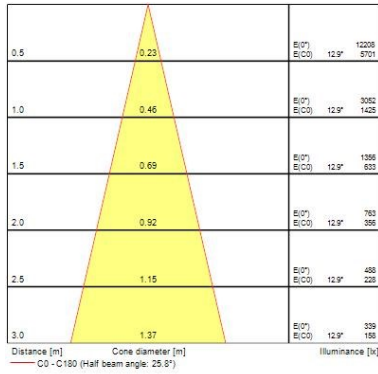

Myriad Adjustable Square - White with Silver bezel

MYRIAD ADJ SQUARE WHITE 4000K PHDIM SILVER BEZ
2056230

Optical data

Fixture luminous flux (lm)	684
Luminaire efficacy (lm/W)	68
LOR (%)	100
Colour temperature (K)	4000
Light colour	Neutral White
CRI (Ra)	90
Colour Variation Initial (SDCM)	SDCM3
Adjustable chromaticity	N
Photobiological Risk Group	RG1

Electrical data

Total power consumption (W)	10
Primary Supply/Product voltage - min (V)	230
Electrical protection	Class II
Drive current (mA)	250
Energy Efficiency Class (A->G) of contained light source	E
Nominal Frequency (Hz)	50/60Hz

Lifetime data

Lifespan L70 B50	100000
Lifespan L80 B20	100000
Lifespan L90 B10	68500

Physical data

Housing colour	White
IP rating	IP20
IK rating	IK02
Nominal Product Width (mm)	76
Weight (kg)	0.38
Recessed Depth (mm)	115

Packaging

Single packaging type	Carton
Product EAN number	5025768562305
Packaging single width (cm)	15.0
Packaging single depth (cm)	17.5
DUN14 (outer)	05025768562305
Packaging outer length / height (cm)	17.5

PHOTOMETRY

Myriad Adjustable Square - White with Silver bezel MYRIAD ADJ SQUARE WHITE 4000K PHDIM SILVER BEZ 2056230

TECHNICAL DRAWINGS