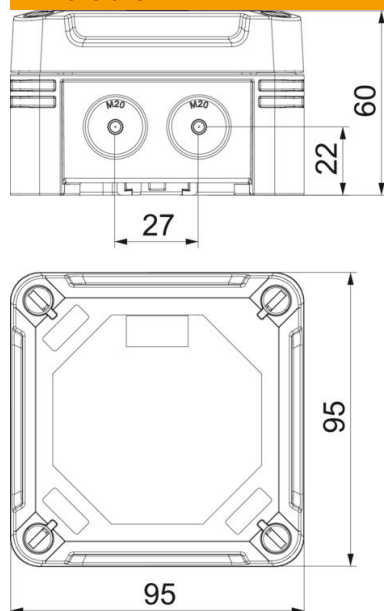

### Master data

Item number	2005140
Type	X01 SW-RO
Description 1	Junction box
Description 2	with red cover
Manufacturer	OBO
Dimension	95x95x60
Colour	black / red
Material	Polycarbonate
Smallest sales unit	1
Unit of quantity	Piece
Weight	16 kg
Weight unit	kg/100 pc.
CO2 Footprint (GWP) Cradle-to-Gate	0,6875 kg CO2e / 1 Piece

### Dimensions

Length	95 mm
Width	95 mm
Height	60 mm

### Technical data

Expandable	yes
No. of entries	7
Type of entry	Cuttable stepped membrane
Type of housing penetration	Pre-marking
Measured insulation voltage $V_i$	750 V
Equipment	Without
Cover	Not transparent
Cover fastening	Screwed
Entry from rear	no
Entries	7 x Ø20
Explosion-tested version	no
Flame-resistant	acc. to VDE 0471/DIN 695 Part 2-1, test temperature 650°C
Shape	Square
Fibre-glass reinforced	yes
Halogen-free	yes
Clear internal dimensions	85x85x45 mm
Max. Conductor cross-section	1.5 mm <sup>2</sup>
With screening	no
with lid	yes
Mounting type	Wall/ceiling mounting
Nominal cross-section, max.	1.5 mm <sup>2</sup>
Nominal cross-section, min.	0.8 mm <sup>2</sup>
Nominal voltage	750 V
Sealable	yes
Impact-resistant	yes
Protection rating	IP67
Protection rating IK code	IK09