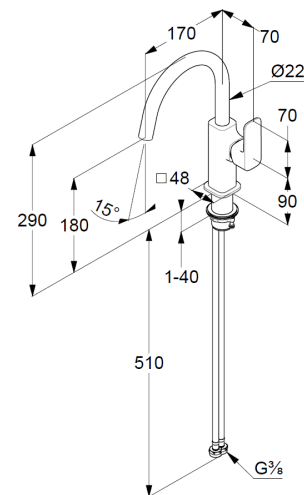

## Technische Daten/ Technical Data

KLUDI RENON  
single lever basin mixer  
DN 15

Ref.: 42028N075

Finishes:  
NO Brushed Gold (18) PVD

Product description  
Manufacturer KLUDI GmbH & Co. KG  
Typ: KLUDI RENON  
single lever basin mixer  
Ref.: 42028N075

basin mixer  
single lever mixer  
1-hole mounted  
solid lever, metal  
lateral actuation  
swivel spout (360°)  
aerator M18,5 PCA  
ceramic cartridge with hot water safety device  
flow rate at 3 bar 4,5 l/min.  
flexible hoses G3/8 DVGW approved  
shank-fixing  
EU taxonomy: max. 6 l/min. -  
Substantial Contribution (SC) possible

### Produktabbildung/ Product picture

### Maßzeichnung/ Dimensional drawing