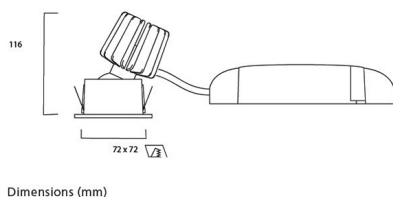

Concord

MYRIAD ADJ SQUARE WHITE 4000K DALI WHITE BEZ 2056229

Product EAN number

5025768562299

Warranty

5 years

Photometry

Technical drawings

Data table