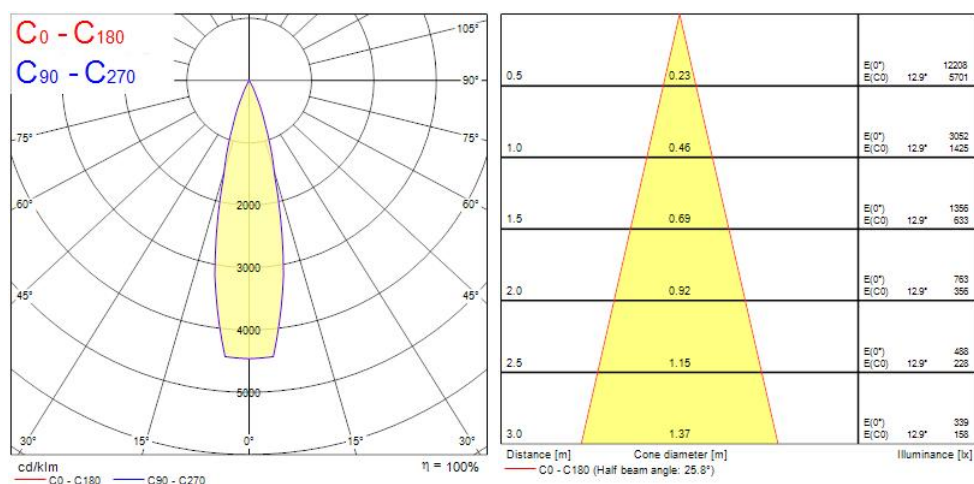

Concord

MYRIAD ADJ SQUARE WHITE 4000K DALI WHITE BEZ 2056229

Product EAN number

5025768562299

Warranty

5 years

Photometry

Technical drawings