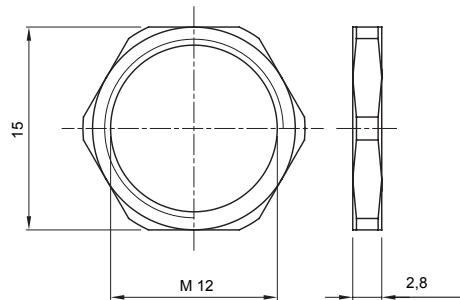

DIMENSIONAL

TECHNICAL SYMBOLOGY STANDARDS/APPROVALS