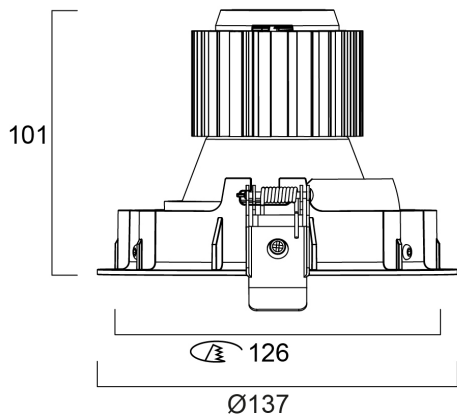

Concord

EXPOSPOT 70 ADJUSTABLE RA90 3000K MB WHITE 2070022

Technical drawings

Data table

GENERAL DATA

Product name	EXPOSPOT 70 ADJUSTABLE RA90 3000K MB WHITE
Technology	LED
Cap/Base	N/A
Housing	Aluminium
Mount	Ceiling recessed mounting
Fixture rating	Enclosed
Performance ambient temperature Tq (°C)	25
Warranty	5 years

OPTICAL DATA

Fixture luminous flux (lm)	1793
Luminaire efficacy (lm/W)	85
LOR (%)	100
Colour temperature (K)	3000