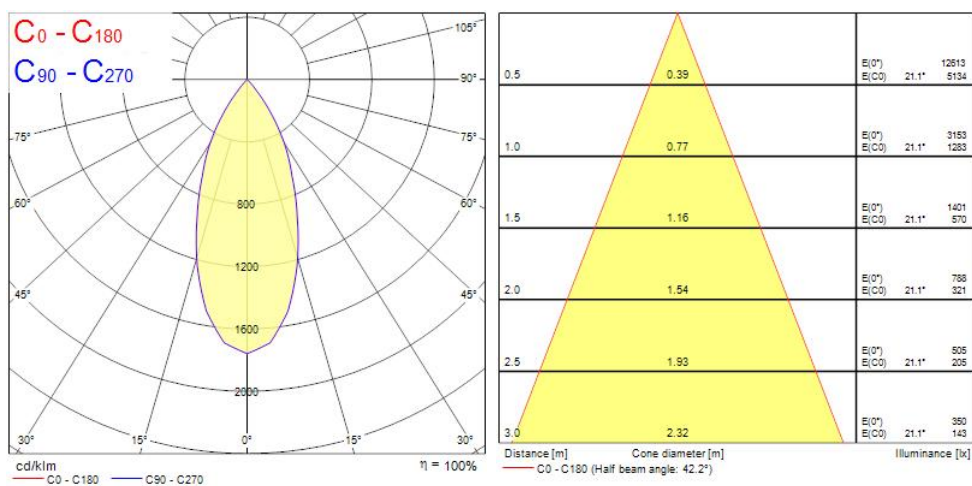

Concord

EXOSPOT 70 ADJUSTABLE RA90 3000K MB WHITE 2070022

Control gear type	Electronic ballast
Control gear mounting	Remote
Housing colour	White
IP rating	IP20
IK rating	IK02
Product EAN number	5025768700226
Warranty	5 years

Photometry