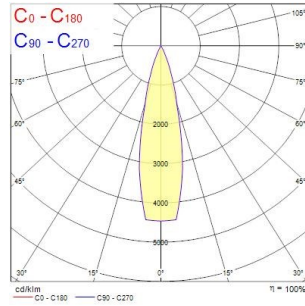

Myriad Adjustable Square - White with White bezel

MYRIAD ADJ SQUARE WHITE 4000K DALI WHITE BEZ
2056229

TECHNICAL DRAWINGS