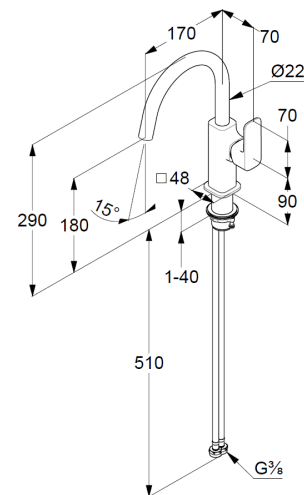

# Technische Daten/ Technical Data

KLUDI RENON  
single lever basin mixer  
DN 15

Ref.: 42028N275

Finishes:  
N2 Brushed Gunmetal PVD

Product description  
Manufacturer KLUDI GmbH & Co. KG  
Typ: KLUDI RENON  
single lever basin mixer  
Ref.: 42028N275

basin mixer  
single lever mixer  
1-hole mounted  
solid lever, metal  
lateral actuation  
swivel spout (360°)  
aerator M18,5 PCA  
ceramic cartridge with hot water safety device  
flow rate at 3 bar 4,5 l/min.  
flexible hoses G3/8 DVGW approved  
shank-fixing  
EU taxonomy: max. 6 l/min. -  
Substantial Contribution (SC) possible

## Produktabbildung/ Product picture

## Maßzeichnung/ Dimensional drawing