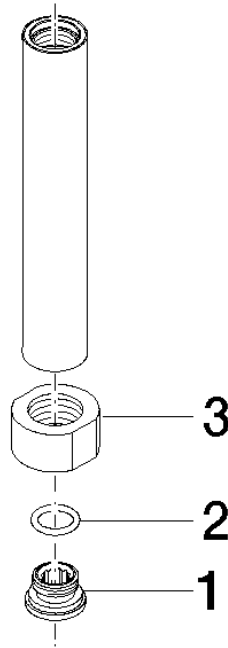

Pipe 120 mm - Brushed Bronze (PVD)

SPARE PARTS

90 28 22 103 00 Product version from 4/1/2025

	Brushed Bronze (PVD)	90 28 22 103 00-42
	Chrome	90 28 22 103 00-00
	Brushed Dark Platinum	90 28 22 103 00-99

Pipe 120 mm - Brushed Bronze (PVD)

SPARE PARTS

90 28 22 103 00 Product version from 4/1/2025

Pipe 120 mm - Brushed Bronze (PVD)

SPARE PARTS

90 28 22 103 00 Product version from 4/1/2025

90 28 22 103 00 Product version from 4/1/2025

Parts for other finishes can be found here: [Chrome](#)

Spare parts list

No.	Item Number	Name	Quantity used	Delivery time
2	09 14 10 003 90	O-Ring EPDM 70 11,0 x 2,0 mm -	1.00	14
3	09 23 30 035-42	Mounting Nut with side flat 1/2" - Brushed Bronze (PVD)	1.00	82
1	09 29 05 020 10 90	Connection Ø 18,5 x 11 mm -	1.00	14