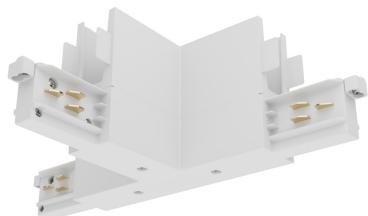

### Features

- Lytespan H-Track accessory, T-feed connector in-right, polarity ridge is in the inner side. Polycarbonate body, copper alloy contacts. White. Please check the polarity diagram on selling sheet. Please check the safety sheet to supply the track with this accessory and follow the instructions correctly.

### Product Overview

<b>Product name</b>	LYTESPAN H-TRACK T-FEED IN-RIGHT WHITE 9016/W-H
<b>Technology</b>	Accessory
<b>Housing</b>	PC Polycarbonate
<b>Mount</b>	Track mounting
<b>General application</b>	Museums & Galleries, Office, Hospitality
<b>ETIM Class</b>	EC002556
<b>Housing colour</b>	White
<b>Product EAN number</b>	5025768703272
<b>Warranty</b>	5 years