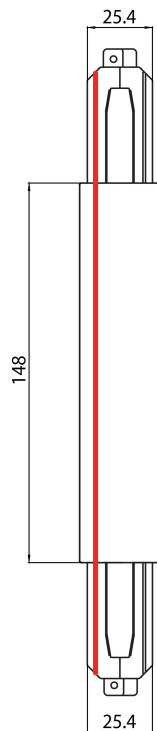

Concord

LYTESPAN H-TRACK T-FEED IN-RIGHT WHITE 9016/W-H 2070327

Technical drawings

Data table

GENERAL DATA

Product name	LYTESPAN H-TRACK T-FEED IN-RIGHT WHITE 9016/W-H
Technology	Accessory
Accessory type	Electrical
Type of accessory	Coupler/connector T-shape
Housing	PC Polycarbonate
Mount	Track mounting
General application	Museums & Galleries, Office, Hospitality
ETIM Class	EC002556
Warranty	5 years