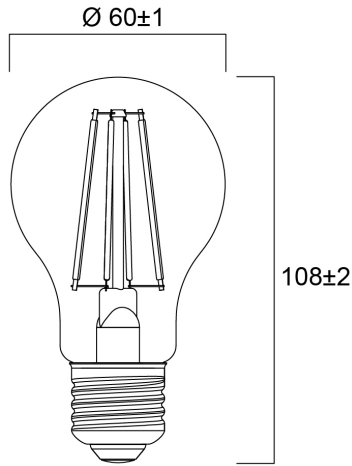

Technical drawings

Data table

GENERAL DATA

Product name	ToLEDo RT GLS V5 CL 1055LM 840 E27 SL
Technology	LED
Watt (Rated) (W)	8
Cap/Base	E27
Fixture rating	Open
Operating temperature range (°C)	-20°C...+40°C
Performance ambient temperature Tq (°C)	25
E-number FI	4740914
Warranty	3 years

OPTICAL DATA