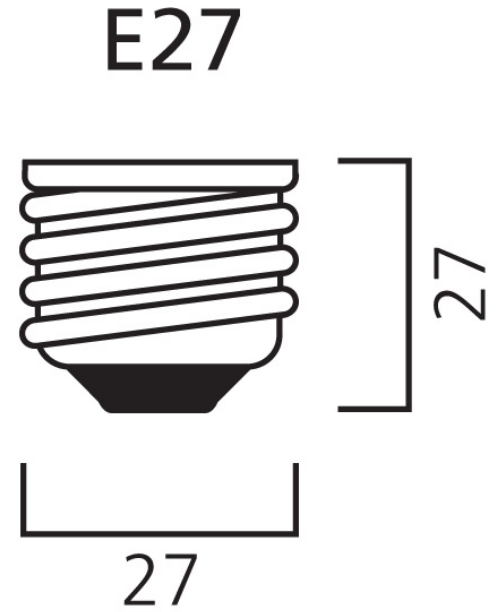

Technical drawings

Data table

GENERAL DATA

Product name	ToLEDo RT GLS V5 CL 1055LM 840 E27 SL
Technology	LED
Watt (Rated) (W)	8
Cap/Base	E27
Fixture rating	Open
Operating temperature range (°C)	-20°C...+40°C
Performance ambient temperature Tq (°C)	25
E-number FI	4740914
Warranty	3 years

OPTICAL DATA