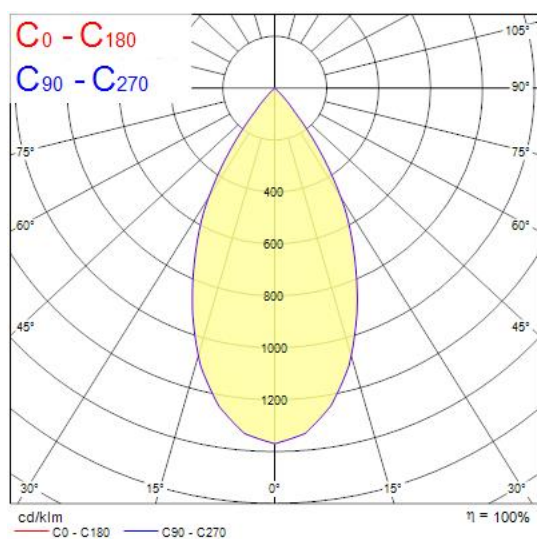

Concord

EXOSPOT 70 FIXED RA90 4000K WB WHITE 2070020

Control gear mounting	Remote
Housing colour	White
IP rating	IP20
IK rating	IK02
Product EAN number	5025768700202
Warranty	5 years

Photometry