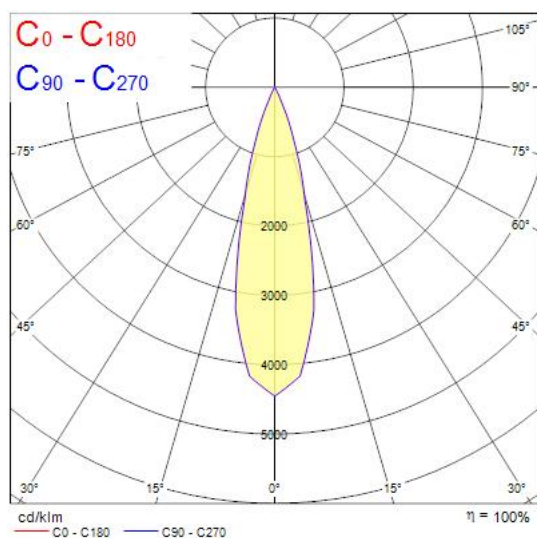

Concord

MYRIAD ADJ SQUARE WHITE 3000K DALI SILVER BEZ 2056227

IP rating	IP20
IK rating	IK02
Product EAN number	5025768562275
Warranty	5 years

Photometry