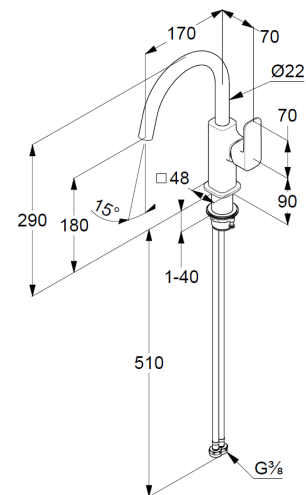

## Technische Daten/ Technical Data

KLUDI RENON  
single lever basin mixer  
DN 15

Ref.: 42028N575

Finishes:  
N5 Stainless Brushed Nickel PVD

Product description  
Manufacturer KLUDI GmbH & Co. KG  
Typ: KLUDI RENON  
single lever basin mixer  
Ref.: 42028N575

basin mixer  
single lever mixer  
1-hole mounted  
solid lever, metal  
lateral actuation  
swivel spout (360°)  
aerator M18,5 PCA  
ceramic cartridge with hot water safety device  
flow rate at 3 bar 4,5 l/min.  
flexible hoses G3/8 DVGW approved  
shank-fixing  
EU taxonomy: max. 6 l/min. -  
Substantial Contribution (SC) possible

### Produktabbildung/ Product picture

### Maßzeichnung/ Dimensional drawing