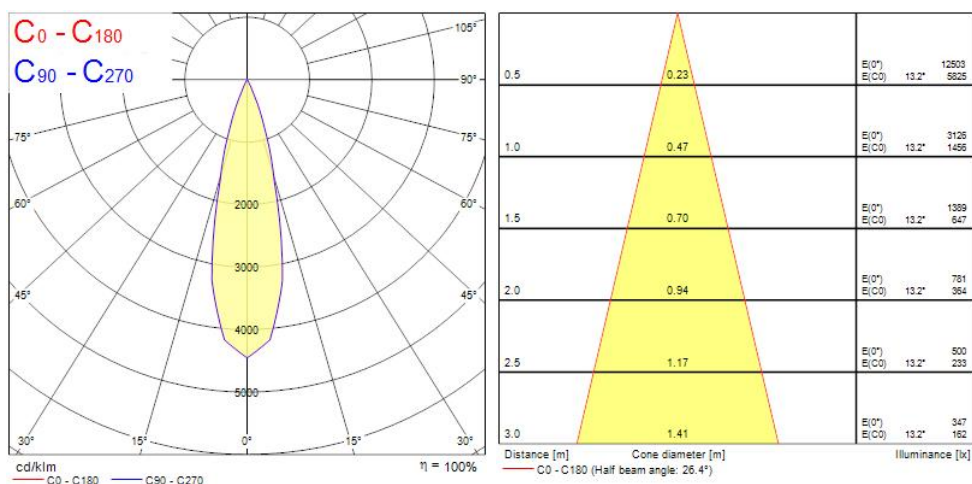

Concord

MYRIAD ADJ SQUARE WHITE 3000K DALI SILVER BEZ 2056227

IP rating

IP20

IK rating

IK02

Product EAN number

5025768562275

Warranty

5 years

Photometry

Technical drawings