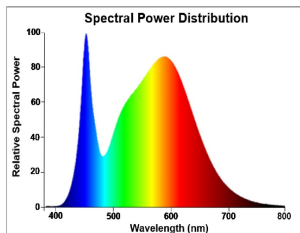

ToLEDo Retro GLS

ToLEDo RT GLS V5 CL 1055LM 840 E27 SL
0029332