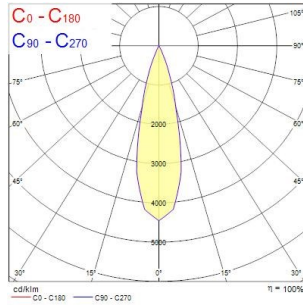

Myriad Adjustable Square - White with Silver bezel MYRIAD ADJ SQUARE WHITE 3000K DALI SILVER BEZ 2056227

TECHNICAL DRAWINGS