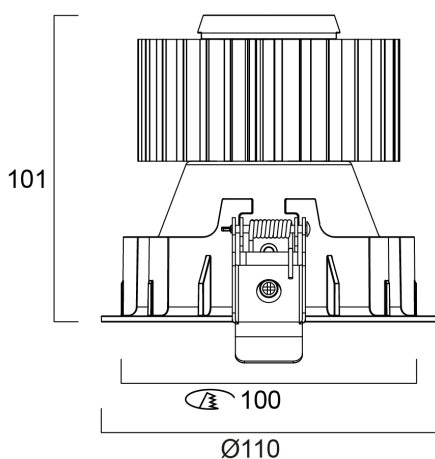

### Features

- Integrated LED fixed accent downlight, single head, ideal for retail and display applications, die-cast aluminium body, passive cooling, beam angle: 52°, optics: aluminium reflector and lens combination, colour temperature: 4000K neutral white, total system power: 21W, total fixture output: 1988lm, 95lm/W, LOR: 100%, colour rendering: Ra 90 typical, LED Chromacity: 3 step MacAdam ellipse, IR/UV free light source without heat radiation, operating voltage: 220-240V / 50-60Hz, electronic driver, non-dimmable, electrical protection: CLASS II, ingress protection rating: IP20, suitable for internal environment only, ceiling cut-out: 100mm, dimensions: 110x101mm, weight: 0.52kg.

### Technical drawings